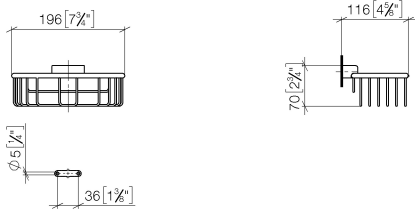

Shower basket for wall mounting - Brushed Platinum

MADISON

83 290 970

- width 200mm
- height 70 mm
- 115mm projection

Fits: MADISON, MEM, TARA, CL.1, LISSÉ,
VAIA, META, CYO

	Brushed Platinum	83 290 970-06
	Chrome	83 290 970-00
	Platinum	83 290 970-08
	Durabress (23kt Gold)	83 290 970-09
	Dark Chrome	83 290 970-19
	Light Gold	83 290 970-26
	Brushed Light Gold	83 290 970-27
	Brushed Durabress (23kt Gold)	83 290 970-28
	Matte Black	83 290 970-33
	Brushed Bronze	83 290 970-42
	Brushed Champagne (22kt Gold)	83 290 970-46
	Champagne (22kt Gold)	83 290 970-47
	Brushed Chrome	83 290 970-93
	Brushed Dark Platinum	83 290 970-99

83 290 970

mm [inches]

83 290 970

Parts for other finishes can be found here: [Chrome](#)

Spare parts list

No.	Item Number	Name	Quantity used	Delivery time
1	05 30 31 025 00 90	fixing set	1	2
2	09 17 20 030 90	holder	1	2
3	08 17 30 501-06	holder	1	60
4	08 18 90 907-06	basket	1	10
5	09 31 11 002 90	pin	1	2
6	90 30 11 029 00 90	disc	2	2
7	09 30 30 054 90	screw	2	2