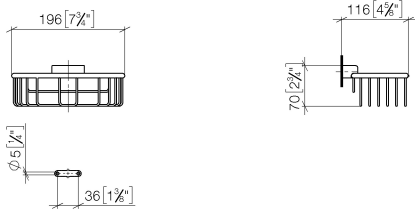

Shower basket for wall mounting - Durabronz (23kt Gold)

MADISON

83 290 970

- width 200mm
- height 70 mm
- 115mm projection

Fits: MADISON, MEM, TARA, CL.1, LISSÉ,
VAIA, META, CYO

	Durabronz (23kt Gold)	83 290 970-09
	Chrome	83 290 970-00
	Brushed Platinum	83 290 970-06
	Platinum	83 290 970-08
	Dark Chrome	83 290 970-19
	Light Gold	83 290 970-26
	Brushed Light Gold	83 290 970-27
	Brushed Durabronz (23kt Gold)	83 290 970-28
	Matte Black	83 290 970-33
	Brushed Bronze	83 290 970-42
	Brushed Champagne (22kt Gold)	83 290 970-46
	Champagne (22kt Gold)	83 290 970-47
	Brushed Chrome	83 290 970-93
	Brushed Dark Platinum	83 290 970-99

83 290 970

mm [inches]

83 290 970

Parts for other finishes can be found here: [Chrome](#)

Spare parts list

No.	Item Number	Name	Quantity used	Delivery time
1	05 30 31 025 00 90	fixing set	1	2
2	09 17 20 030 90	holder	1	2
3	08 17 30 501-09	holder	1	60
4	08 18 90 907-09	basket	1	60
5	09 31 11 002 90	pin	1	2
6	90 30 11 029 00 90	disc	2	2
7	09 30 30 054 90	screw	2	2