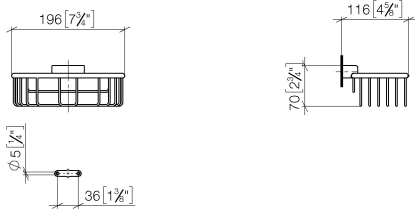

Shower basket for wall mounting - Dark Chrome

MADISON

83 290 970

- width 200mm
- height 70 mm
- 115mm projection

Fits: MADISON, MEM, TARA, CL.1, LISSÉ,
VAIA, META, CYO

	Dark Chrome	83 290 970-19
	Chrome	83 290 970-00
	Brushed Platinum	83 290 970-06
	Platinum	83 290 970-08
	Durabress (23kt Gold)	83 290 970-09
	Light Gold	83 290 970-26
	Brushed Light Gold	83 290 970-27
	Brushed Durabress (23kt Gold)	83 290 970-28
	Matte Black	83 290 970-33
	Brushed Bronze	83 290 970-42
	Brushed Champagne (22kt Gold)	83 290 970-46
	Champagne (22kt Gold)	83 290 970-47
	Brushed Chrome	83 290 970-93
	Brushed Dark Platinum	83 290 970-99

83 290 970

mm [inches]

83 290 970

Parts for other
finishes can be found
here: [Chrome](#)