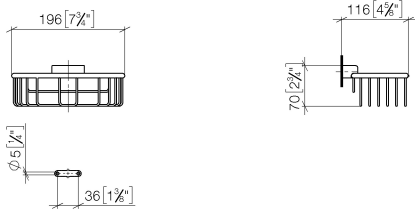

## Shower basket for wall mounting - Light Gold

MADISON

83 290 970

- width 200mm
- height 70 mm
- 115mm projection

Fits: MADISON, MEM, TARA, CL.1, LISSÉ,  
VAIA, META, CYO

	Light Gold	83 290 970-26
	Chrome	83 290 970-00
	Brushed Platinum	83 290 970-06
	Platinum	83 290 970-08
	Durabrand (23kt Gold)	83 290 970-09
	Dark Chrome	83 290 970-19
	Brushed Light Gold	83 290 970-27
	Brushed Durabrand (23kt Gold)	83 290 970-28
	Matte Black	83 290 970-33
	Brushed Bronze	83 290 970-42
	Brushed Champagne (22kt Gold)	83 290 970-46
	Champagne (22kt Gold)	83 290 970-47
	Brushed Chrome	83 290 970-93
	Brushed Dark Platinum	83 290 970-99

83 290 970

mm [inches]

83 290 970

Parts for other finishes can be found here: [Chrome](#)

### Spare parts list

No.	Item Number	Name	Quantity used	Delivery time
1	05 30 31 025 00 90	fixing set	1	2
2	09 17 20 030 90	holder	1	2
3	08 17 30 501-26	holder	1	60
4	08 18 90 907-26	basket	1	60
5	09 31 11 002 90	pin	1	2
6	90 30 11 029 00 90	disc	2	2
7	09 30 30 054 90	screw	2	2