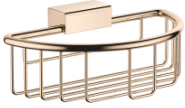

## Shower basket for wall mounting - Light Gold

MADISON

83 290 970

- width 200mm
- height 70 mm
- 115mm projection

Fits: MADISON, MEM, TARA, CL.1, LISSÉ,  
VAIA, META, CYO

	Light Gold	83 290 970-26
	Chrome	83 290 970-00
	Brushed Platinum	83 290 970-06
	Platinum	83 290 970-08
	Durabrand (23kt Gold)	83 290 970-09
	Dark Chrome	83 290 970-19
	Brushed Light Gold	83 290 970-27
	Brushed Durabrand (23kt Gold)	83 290 970-28
	Matte Black	83 290 970-33
	Brushed Bronze	83 290 970-42
	Brushed Champagne (22kt Gold)	83 290 970-46
	Champagne (22kt Gold)	83 290 970-47
	Brushed Chrome	83 290 970-93
	Brushed Dark Platinum	83 290 970-99

83 290 970

mm [inches]

83 290 970

Parts for other finishes can be found here: [Chrome](#)