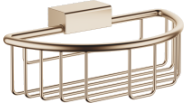

Shower basket for wall mounting - Brushed Light Gold

MADISON

83 290 970

- width 200mm
- height 70 mm
- 115mm projection

Fits: MADISON, MEM, TARA, CL.1, LISSÉ,
VAIA, META, CYO

	Brushed Light Gold	83 290 970-27
	Chrome	83 290 970-00
	Brushed Platinum	83 290 970-06
	Platinum	83 290 970-08
	Durabress (23kt Gold)	83 290 970-09
	Dark Chrome	83 290 970-19
	Light Gold	83 290 970-26
	Brushed Durabress (23kt Gold)	83 290 970-28
	Matte Black	83 290 970-33
	Brushed Bronze	83 290 970-42
	Brushed Champagne (22kt Gold)	83 290 970-46
	Champagne (22kt Gold)	83 290 970-47
	Brushed Chrome	83 290 970-93
	Brushed Dark Platinum	83 290 970-99

83 290 970

mm [inches]

83 290 970

Parts for other finishes can be found here: [Chrome](#)

Spare parts list

No.	Item Number	Name	Quantity used	Delivery time
1	05 30 31 025 00 90	fixing set	1	2
2	09 17 20 030 90	holder	1	2
3	08 17 30 501-27	holder	1	60
4	08 18 90 907-27	basket	1	60
5	09 31 11 002 90	pin	1	2
6	90 30 11 029 00 90	disc	2	2
7	09 30 30 054 90	screw	2	2