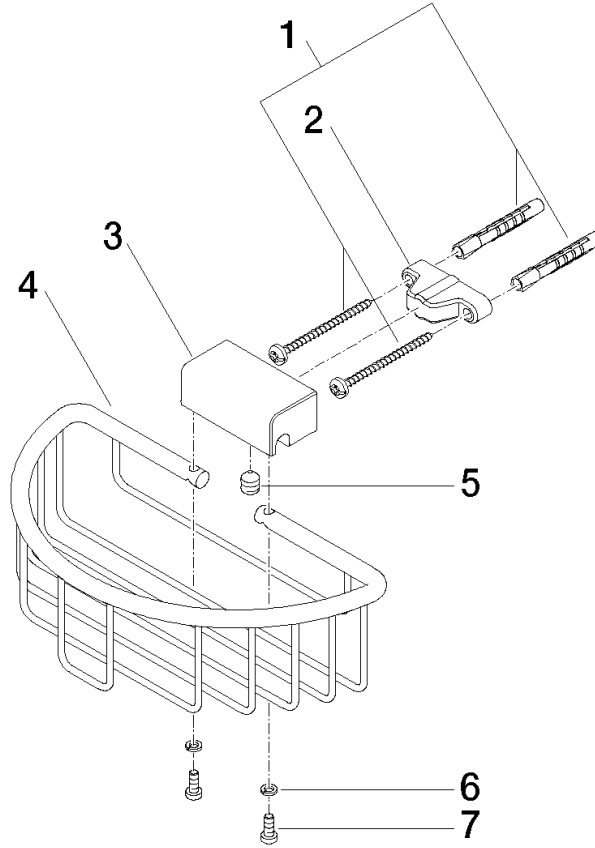

Shower basket for wall mounting - Brushed Light Gold

MADISON

83 290 970

- width 200mm
- height 70 mm
- 115mm projection

Fits: MADISON, MEM, TARA, CL.1, LISSÉ,
VAIA, META, CYO

	Brushed Light Gold	83 290 970-27
	Chrome	83 290 970-00
	Brushed Platinum	83 290 970-06
	Platinum	83 290 970-08
	Durabress (23kt Gold)	83 290 970-09
	Dark Chrome	83 290 970-19
	Light Gold	83 290 970-26
	Brushed Durabress (23kt Gold)	83 290 970-28
	Matte Black	83 290 970-33
	Brushed Bronze	83 290 970-42
	Brushed Champagne (22kt Gold)	83 290 970-46
	Champagne (22kt Gold)	83 290 970-47
	Brushed Chrome	83 290 970-93
	Brushed Dark Platinum	83 290 970-99

83 290 970

mm [inches]

83 290 970

Parts for other finishes can be found here: [Chrome](#)

Spare parts list

No.	Item Number	Name	Quantity used	Delivery time
1	05 30 31 025 00 90	fixing set	1	2
2	09 17 20 030 90	holder	1	2
3	08 17 30 501-27	holder	1	60
4	08 18 90 907-27	basket	1	60
5	09 31 11 002 90	pin	1	2
6	90 30 11 029 00 90	disc	2	2
7	09 30 30 054 90	screw	2	2