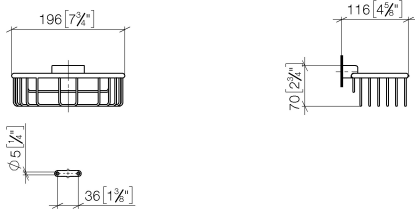

Shower basket for wall mounting - Brushed Durabronze (23kt Gold)

83 290 970 Product version from 10/1/2023

- width 200mm
- height 70 mm
- 115mm projection

	Brushed Durabronze (23kt Gold)	83 290 970-28
	Chrome	83 290 970-00
	Brushed Platinum	83 290 970-06
	Platinum	83 290 970-08
	Durabronze (23kt Gold)	83 290 970-09
	Dark Chrome	83 290 970-19
	Light Gold	83 290 970-26
	Brushed Light Gold	83 290 970-27
	Matte Black	83 290 970-33
	Brushed Bronze	83 290 970-42
	Brushed Champagne (22kt Gold)	83 290 970-46
	Champagne (22kt Gold)	83 290 970-47
	Brushed Chrome	83 290 970-93
	Brushed Dark Platinum	83 290 970-99

Shower basket for wall mounting - Brushed Durabronz (23kt Gold)

83 290 970 Product version from 10/1/2023

mm [inches]

Shower basket for wall mounting - Brushed Durabronz (23kt Gold)

83 290 970 Product version from 10/1/2023