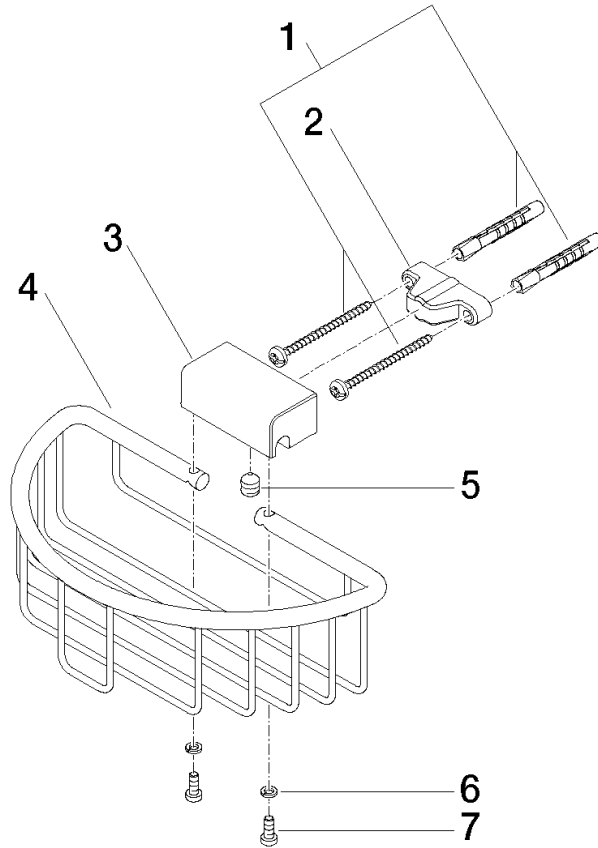

Shower basket for wall mounting - Brushed Durabronze (23kt Gold)

83 290 970 Product version from 10/1/2023

- width 200mm
- height 70 mm
- 115mm projection

	Brushed Durabronze (23kt Gold)	83 290 970-28
	Chrome	83 290 970-00
	Brushed Platinum	83 290 970-06
	Platinum	83 290 970-08
	Durabronze (23kt Gold)	83 290 970-09
	Dark Chrome	83 290 970-19
	Light Gold	83 290 970-26
	Brushed Light Gold	83 290 970-27
	Matte Black	83 290 970-33
	Brushed Bronze	83 290 970-42
	Brushed Champagne (22kt Gold)	83 290 970-46
	Champagne (22kt Gold)	83 290 970-47
	Brushed Chrome	83 290 970-93
	Brushed Dark Platinum	83 290 970-99

Shower basket for wall mounting - Brushed Durabronz (23kt Gold)

83 290 970 Product version from 10/1/2023

mm [inches]

Shower basket for wall mounting - Brushed Durabronz (23kt Gold)

83 290 970 Product version from 10/1/2023

Parts for other finishes can be found here: [Chrome](#)

Spare parts list

No.	Item Number	Name	Quantity used	Delivery time
1	05 30 31 025 00 90	fixing set	1	2
2	09 17 20 030 90	holder	1	2
3	08 17 30 501-28	holder	1	20
4	08 18 90 907-28	basket	1	20
5	09 31 11 002 90	pin	1	2
6	90 30 11 029 00 90	disc	2	2
7	09 30 30 054 90	screw	2	2