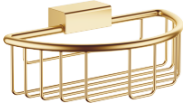

Shower basket for wall mounting - Brushed Durabronze (23kt Gold)

83 290 970 Product version from 10/1/2023

- width 200mm
- height 70 mm
- 115mm projection

	Brushed Durabronze (23kt Gold)	83 290 970-28
	Chrome	83 290 970-00
	Brushed Platinum	83 290 970-06
	Platinum	83 290 970-08
	Durabronze (23kt Gold)	83 290 970-09
	Dark Chrome	83 290 970-19
	Light Gold	83 290 970-26
	Brushed Light Gold	83 290 970-27
	Matte Black	83 290 970-33
	Brushed Bronze	83 290 970-42
	Brushed Champagne (22kt Gold)	83 290 970-46
	Champagne (22kt Gold)	83 290 970-47
	Brushed Chrome	83 290 970-93
	Brushed Dark Platinum	83 290 970-99

Shower basket for wall mounting - Brushed Durabronz (23kt Gold)

83 290 970 Product version from 10/1/2023

mm [inches]

Shower basket for wall mounting - Brushed Durabronz (23kt Gold)

83 290 970 Product version from 10/1/2023