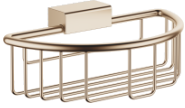

Shower basket for wall mounting - Brushed Champagne (22kt Gold)

MADISON

83 290 970

- width 200mm
- height 70 mm
- 115mm projection

Fits: MADISON, MEM, TARA, CL.1, LISSÉ,
VAIA, META, CYO

	Brushed Champagne (22kt Gold)	83 290 970-46
	Chrome	83 290 970-00
	Brushed Platinum	83 290 970-06
	Platinum	83 290 970-08
	Durabross (23kt Gold)	83 290 970-09
	Dark Chrome	83 290 970-19
	Light Gold	83 290 970-26
	Brushed Light Gold	83 290 970-27
	Brushed Durabross (23kt Gold)	83 290 970-28
	Matte Black	83 290 970-33
	Brushed Bronze	83 290 970-42
	Champagne (22kt Gold)	83 290 970-47
	Brushed Chrome	83 290 970-93
	Brushed Dark Platinum	83 290 970-99

83 290 970

mm [inches]

83 290 970

Parts for other finishes can be found here: [Chrome](#)

Spare parts list

No.	Item Number	Name	Quantity used	Delivery time
1	05 30 31 025 00 90	fixing set	1	2
2	09 17 20 030 90	holder	1	2
3	08 17 30 501-46	holder	1	30
4	08 18 90 907-46	basket	1	30
5	09 31 11 002 90	pin	1	2
6	90 30 11 029 00 90	disc	2	2
7	09 30 30 054 90	screw	2	2