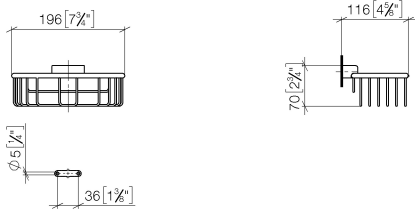

Shower basket for wall mounting - Brushed Champagne (22kt Gold)

MADISON

83 290 970

- width 200mm
- height 70 mm
- 115mm projection

Fits: MADISON, MEM, TARA, CL.1, LISSÉ,
VAIA, META, CYO

	Brushed Champagne (22kt Gold)	83 290 970-46
	Chrome	83 290 970-00
	Brushed Platinum	83 290 970-06
	Platinum	83 290 970-08
	Durabross (23kt Gold)	83 290 970-09
	Dark Chrome	83 290 970-19
	Light Gold	83 290 970-26
	Brushed Light Gold	83 290 970-27
	Brushed Durabross (23kt Gold)	83 290 970-28
	Matte Black	83 290 970-33
	Brushed Bronze	83 290 970-42
	Champagne (22kt Gold)	83 290 970-47
	Brushed Chrome	83 290 970-93
	Brushed Dark Platinum	83 290 970-99

83 290 970

mm [inches]

83 290 970

Parts for other finishes can be found here: [Chrome](#)

Spare parts list

No.	Item Number	Name	Quantity used	Delivery time
1	05 30 31 025 00 90	fixing set	1	2
2	09 17 20 030 90	holder	1	2
3	08 17 30 501-46	holder	1	30
4	08 18 90 907-46	basket	1	30
5	09 31 11 002 90	pin	1	2
6	90 30 11 029 00 90	disc	2	2
7	09 30 30 054 90	screw	2	2