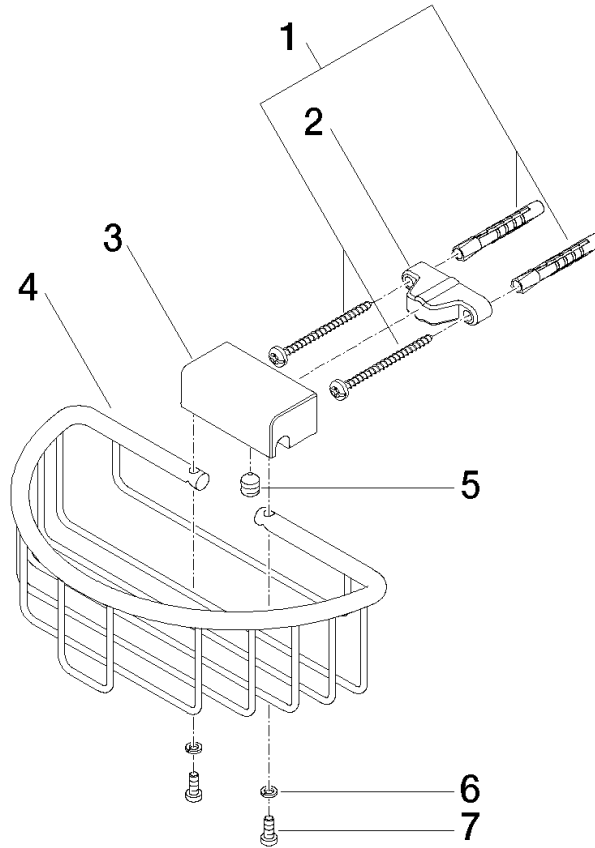

Shower basket for wall mounting - Brushed Chrome

MADISON

83 290 970

- width 200mm
- height 70 mm
- 115mm projection

Fits: MADISON, MEM, TARA, CL.1, LISSÉ,
VAIA, META, CYO

	Brushed Chrome	83 290 970-93
	Chrome	83 290 970-00
	Brushed Platinum	83 290 970-06
	Platinum	83 290 970-08
	Durabrand (23kt Gold)	83 290 970-09
	Dark Chrome	83 290 970-19
	Light Gold	83 290 970-26
	Brushed Light Gold	83 290 970-27
	Brushed Durabrand (23kt Gold)	83 290 970-28
	Matte Black	83 290 970-33
	Brushed Bronze	83 290 970-42
	Brushed Champagne (22kt Gold)	83 290 970-46
	Champagne (22kt Gold)	83 290 970-47
	Brushed Dark Platinum	83 290 970-99

83 290 970

mm [inches]

83 290 970

Parts for other finishes can be found here: [Chrome](#)

Spare parts list

No.	Item Number	Name	Quantity used	Delivery time
1	05 30 31 025 00 90	fixing set	1	2
2	09 17 20 030 90	holder	1	2
3	08 17 30 501-93	holder	1	20
4	08 18 90 907-93	basket	1	20
5	09 31 11 002 90	pin	1	2
6	90 30 11 029 00 90	disc	2	2
7	09 30 30 054 90	screw	2	2