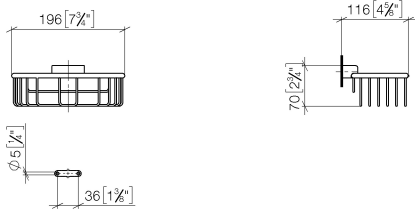

Shower basket for wall mounting - Brushed Dark Platinum

MADISON

83 290 970

- width 200mm
- height 70 mm
- 115mm projection

Fits: MADISON, MEM, TARA, CL.1, LISSÉ,
VAIA, META, CYO

	Brushed Dark Platinum	83 290 970-99
	Chrome	83 290 970-00
	Brushed Platinum	83 290 970-06
	Platinum	83 290 970-08
	Durabrand (23kt Gold)	83 290 970-09
	Dark Chrome	83 290 970-19
	Light Gold	83 290 970-26
	Brushed Light Gold	83 290 970-27
	Brushed Durabrand (23kt Gold)	83 290 970-28
	Matte Black	83 290 970-33
	Brushed Bronze	83 290 970-42
	Brushed Champagne (22kt Gold)	83 290 970-46
	Champagne (22kt Gold)	83 290 970-47
	Brushed Chrome	83 290 970-93

83 290 970

mm [inches]

83 290 970

Parts for other finishes can be found here: [Chrome](#)

Spare parts list

No.	Item Number	Name	Quantity used	Delivery time
1	05 30 31 025 00 90	fixing set	1	2
2	09 17 20 030 90	holder	1	2
3	08 17 30 501-99	holder	1	30
4	08 18 90 907-99	basket	1	30
5	09 31 11 002 90	pin	1	2
6	90 30 11 029 00 90	disc	2	2
7	09 30 30 054 90	screw	2	2