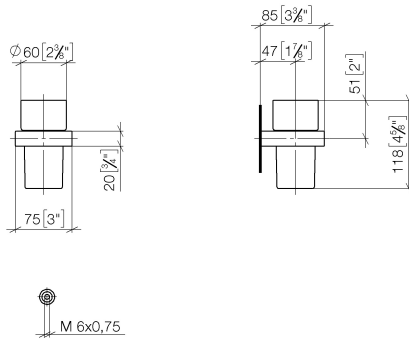

Tumbler holder wall model - Chrome

MEM

83 400 780

- crystal glass
- width 75mm
- height 118 mm
- 85mm projection

Fits: MEM, CL.1, CYO

	Chrome	83 400 780-00
	Brushed Platinum	83 400 780-06
	Platinum	83 400 780-08
	Dark Chrome	83 400 780-19
	Brushed Durabronze (23kt Gold)	83 400 780-28
	Brushed Champagne (22kt Gold)	83 400 780-46
	Champagne (22kt Gold)	83 400 780-47
	Brushed Dark Platinum	83 400 780-99

Tumbler holder wall model - Chrome

83 400 780

mm [inches]

83 400 780

Parts for other finishes can be found here: Brushed Platinum

Tumbler holder wall model - Chrome

MEM

83 400 780

Spare parts list

No.	Item Number	Name	Quantity used	Delivery time
	90 90 00 008 00 84	glass	8	2