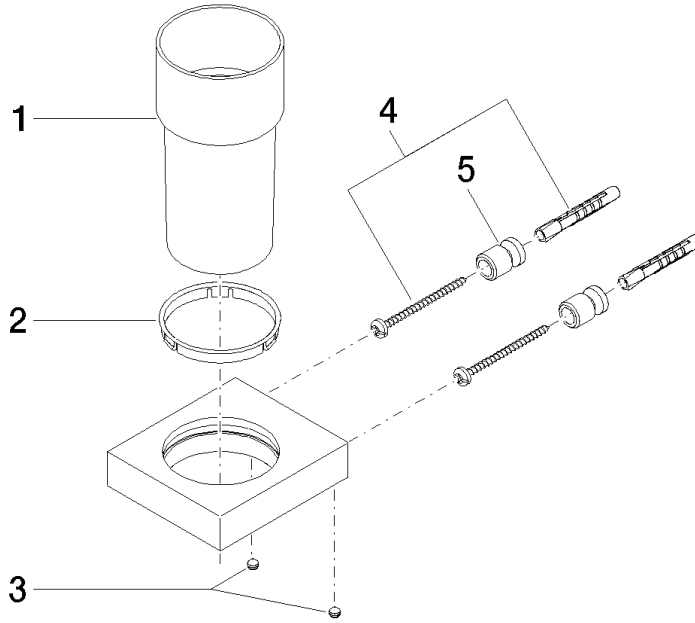

Tumbler holder wall model - Chrome

MEM

83 400 780

- crystal glass
- width 75mm
- height 118 mm
- 85mm projection

Fits: MEM, CL.1, CYO

	Chrome	83 400 780-00
	Brushed Platinum	83 400 780-06
	Platinum	83 400 780-08
	Dark Chrome	83 400 780-19
	Brushed Durabronze (23kt Gold)	83 400 780-28
	Brushed Champagne (22kt Gold)	83 400 780-46
	Champagne (22kt Gold)	83 400 780-47
	Brushed Dark Platinum	83 400 780-99

Tumbler holder wall model - Chrome

83 400 780

mm [inches]

83 400 780

Parts for other finishes can be found here: Brushed Platinum

Tumbler holder wall model - Chrome

MEM

83 400 780

Spare parts list

No.	Item Number	Name	Quantity used	Delivery time
	90 90 00 008 00 84	glass	8	2