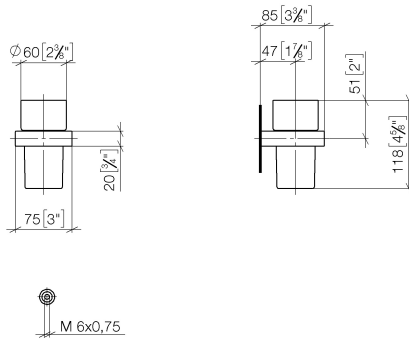

**Tumbler holder wall model - Brushed Platinum**

MEM

83 400 780

- crystal glass
- width 75mm
- height 118 mm
- 85mm projection

Fits: MEM, CL.1, CYO

	Brushed Platinum	83 400 780-06
	Chrome	83 400 780-00
	Platinum	83 400 780-08
	Dark Chrome	83 400 780-19
	Brushed Durabronze (23kt Gold)	83 400 780-28
	Brushed Champagne (22kt Gold)	83 400 780-46
	Champagne (22kt Gold)	83 400 780-47
	Brushed Dark Platinum	83 400 780-99

Tumbler holder wall model - Brushed Platinum

MEM

83 400 780

mm [inches]

83 400 780

Parts for other finishes can be found here: [Chrome](#)

### Spare parts list

No.	Item Number	Name	Quantity used	Delivery time
	90 90 00 008 00 84	glass	8	2