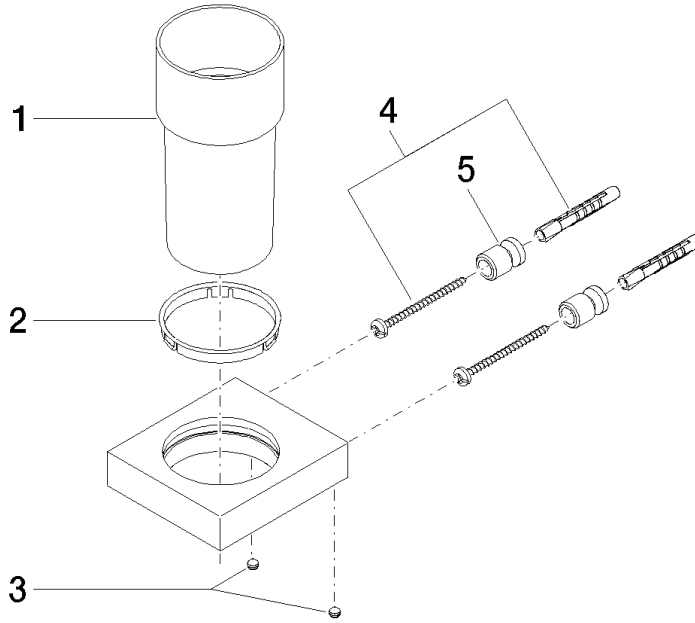

**Tumbler holder wall model - Brushed Platinum**

MEM

83 400 780

- crystal glass
- width 75mm
- height 118 mm
- 85mm projection

Fits: MEM, CL.1, CYO

	Brushed Platinum	83 400 780-06
	Chrome	83 400 780-00
	Platinum	83 400 780-08
	Dark Chrome	83 400 780-19
	Brushed Durabronze (23kt Gold)	83 400 780-28
	Brushed Champagne (22kt Gold)	83 400 780-46
	Champagne (22kt Gold)	83 400 780-47
	Brushed Dark Platinum	83 400 780-99

Tumbler holder wall model - Brushed Platinum

MEM

83 400 780

mm [inches]

83 400 780

Parts for other finishes can be found here: [Chrome](#)

## Tumbler holder wall model - Brushed Platinum

MEM

83 400 780

### Spare parts list

No.	Item Number	Name	Quantity used	Delivery time
	90 90 00 008 00 84	glass	8	2