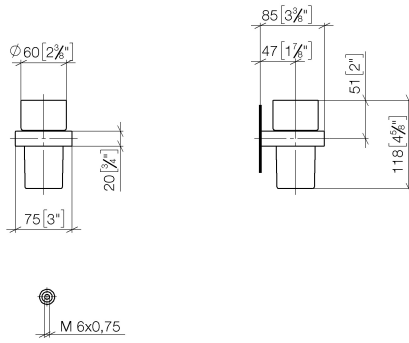

**Tumbler holder wall model - Platinum**

MEM

83 400 780

- crystal glass
- width 75mm
- height 118 mm
- 85mm projection

Fits: MEM, CL.1, CYO

	Platinum	83 400 780-08
	Chrome	83 400 780-00
	Brushed Platinum	83 400 780-06
	Dark Chrome	83 400 780-19
	Brushed Durabronze (23kt Gold)	83 400 780-28
	Brushed Champagne (22kt Gold)	83 400 780-46
	Champagne (22kt Gold)	83 400 780-47
	Brushed Dark Platinum	83 400 780-99

Tumbler holder wall model - Platinum

83 400 780

mm [inches]

83 400 780

Parts for other finishes can be found here: [Chrome](#)

### Spare parts list

No.	Item Number	Name	Quantity used	Delivery time
	90 90 00 008 00 84	glass	8	2