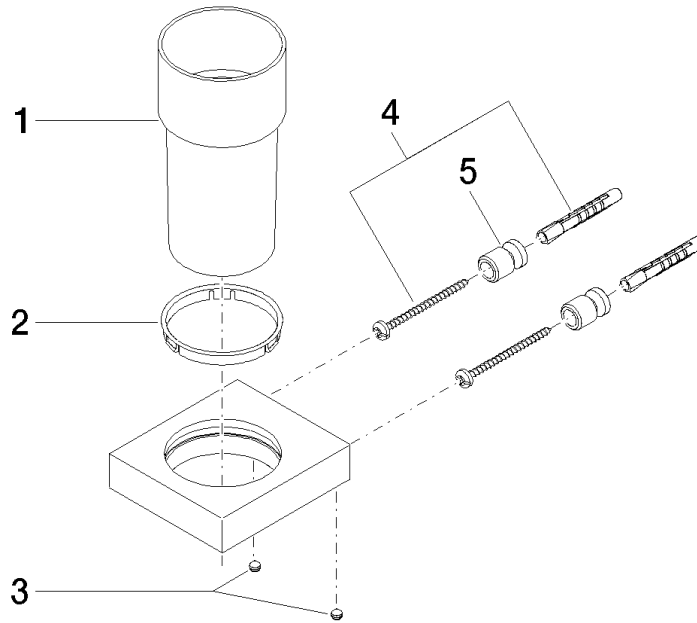

**Tumbler holder wall model - Platinum**

MEM

83 400 780

- crystal glass
- width 75mm
- height 118 mm
- 85mm projection

Fits: MEM, CL.1, CYO

	Platinum	83 400 780-08
	Chrome	83 400 780-00
	Brushed Platinum	83 400 780-06
	Dark Chrome	83 400 780-19
	Brushed Durabronze (23kt Gold)	83 400 780-28
	Brushed Champagne (22kt Gold)	83 400 780-46
	Champagne (22kt Gold)	83 400 780-47
	Brushed Dark Platinum	83 400 780-99

Tumbler holder wall model - Platinum

83 400 780

mm [inches]

83 400 780

Parts for other finishes can be found here: [Chrome](#)

## Tumbler holder wall model - Platinum

MEM

83 400 780

### Spare parts list

No.	Item Number	Name	Quantity used	Delivery time
	90 90 00 008 00 84	glass	8	2