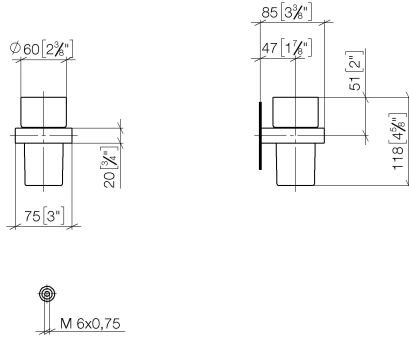

Tumbler holder wall model - Dark Chrome

MEM

83 400 780

- crystal glass
- width 75mm
- height 118 mm
- 85mm projection

Fits: MEM, CL.1, CYO

	Dark Chrome	83 400 780-19
	Chrome	83 400 780-00
	Brushed Platinum	83 400 780-06
	Platinum	83 400 780-08
	Brushed Durabronze (23kt Gold)	83 400 780-28
	Brushed Champagne (22kt Gold)	83 400 780-46
	Champagne (22kt Gold)	83 400 780-47
	Brushed Dark Platinum	83 400 780-99

Tumbler holder wall model - Dark Chrome

83 400 780

mm [inches]

83 400 780

Parts for other finishes can be found here: [Chrome](#)

Tumbler holder wall model - Dark Chrome

MEM

83 400 780