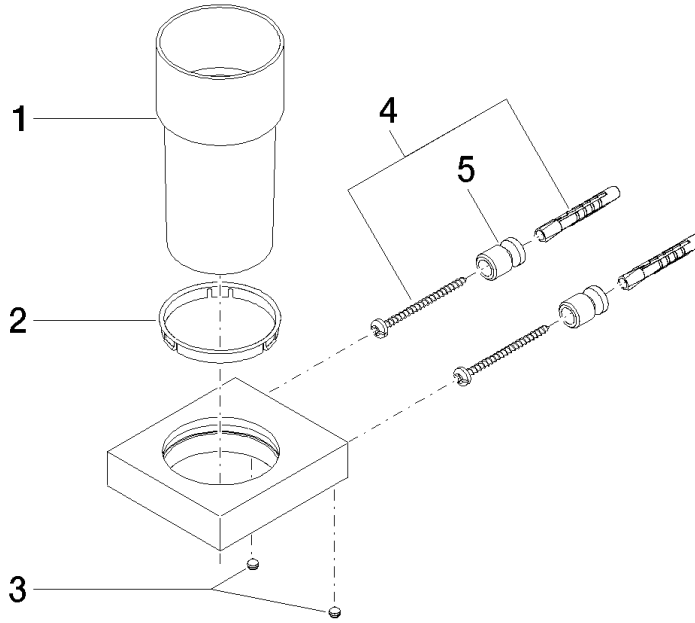

Tumbler holder wall model - Brushed Durabronz (23kt Gold)

MEM

83 400 780

- crystal glass
- width 75mm
- height 118 mm
- 85mm projection

Fits: MEM, CL.1, CYO

	Brushed Durabronz (23kt Gold)	83 400 780-28
	Chrome	83 400 780-00
	Brushed Platinum	83 400 780-06
	Platinum	83 400 780-08
	Dark Chrome	83 400 780-19
	Brushed Champagne (22kt Gold)	83 400 780-46
	Champagne (22kt Gold)	83 400 780-47
	Brushed Dark Platinum	83 400 780-99

Tumbler holder wall model - Brushed Durabronze (23kt Gold)

83 400 780

mm [inches]

83 400 780

Parts for other finishes can be found here: [Chrome](#)

Tumbler holder wall model - Brushed Durabrass (23kt Gold)

MEM

83 400 780

Spare parts list

No.	Item Number	Name	Quantity used	Delivery time
	90 90 00 008 00 84	glass	8	2