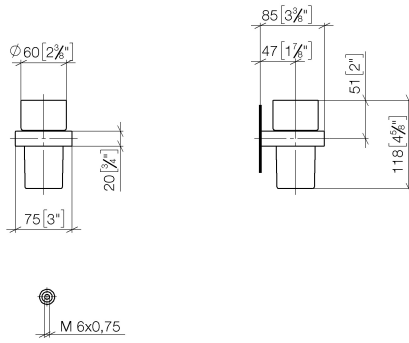

Tumbler holder wall model - Brushed Durabronz (23kt Gold)

MEM

83 400 780

- crystal glass
- width 75mm
- height 118 mm
- 85mm projection

Fits: MEM, CL.1, CYO

	Brushed Durabronz (23kt Gold)	83 400 780-28
	Chrome	83 400 780-00
	Brushed Platinum	83 400 780-06
	Platinum	83 400 780-08
	Dark Chrome	83 400 780-19
	Brushed Champagne (22kt Gold)	83 400 780-46
	Champagne (22kt Gold)	83 400 780-47
	Brushed Dark Platinum	83 400 780-99

Tumbler holder wall model - Brushed Durabronze (23kt Gold)

83 400 780

mm [inches]

83 400 780

Parts for other finishes can be found here: [Chrome](#)

Tumbler holder wall model - Brushed Durabrass (23kt Gold)

MEM

83 400 780

Spare parts list

No.	Item Number	Name	Quantity used	Delivery time
	90 90 00 008 00 84	glass	8	2