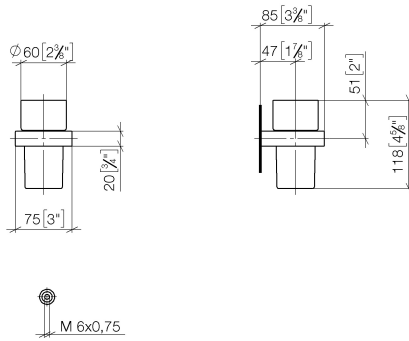

Tumbler holder wall model - Brushed Champagne (22kt Gold)

MEM

83 400 780

Fits: MEM, CL.1, CYO

- crystal glass
- width 75mm
- height 118 mm
- 85mm projection

	Brushed Champagne (22kt Gold)	83 400 780-46
	Chrome	83 400 780-00
	Brushed Platinum	83 400 780-06
	Platinum	83 400 780-08
	Dark Chrome	83 400 780-19
	Brushed Durabronze (23kt Gold)	83 400 780-28
	Champagne (22kt Gold)	83 400 780-47
	Brushed Dark Platinum	83 400 780-99

Tumbler holder wall model - Brushed Champagne (22kt Gold)

MEM

83 400 780

mm [inches]

83 400 780

Parts for other finishes can be found here: [Chrome](#)

### Spare parts list

No.	Item Number	Name	Quantity used	Delivery time
	90 90 00 008 00 84	glass	8	2