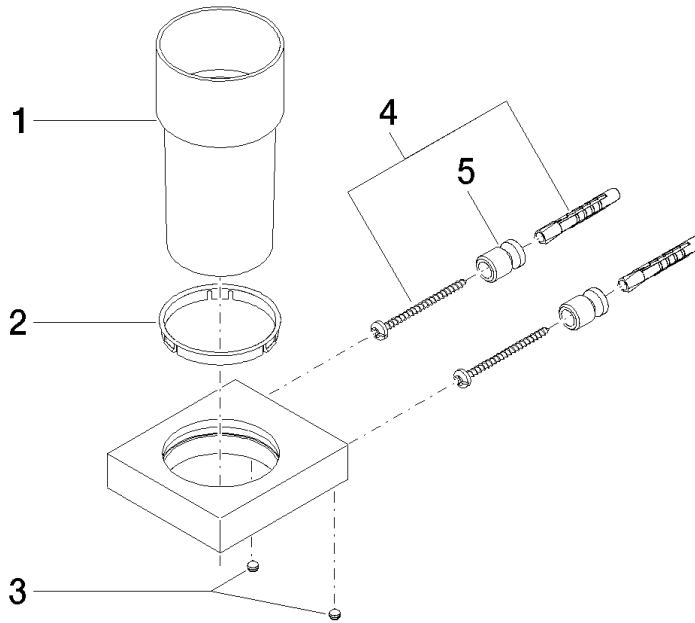

Tumbler holder wall model - Brushed Champagne (22kt Gold)

MEM

83 400 780

Fits: MEM, CL.1, CYO

- crystal glass
- width 75mm
- height 118 mm
- 85mm projection

	Brushed Champagne (22kt Gold)	83 400 780-46
	Chrome	83 400 780-00
	Brushed Platinum	83 400 780-06
	Platinum	83 400 780-08
	Dark Chrome	83 400 780-19
	Brushed Durabronze (23kt Gold)	83 400 780-28
	Champagne (22kt Gold)	83 400 780-47
	Brushed Dark Platinum	83 400 780-99

Tumbler holder wall model - Brushed Champagne (22kt Gold)

MEM

83 400 780

mm [inches]

83 400 780

Parts for other finishes can be found here: [Chrome](#)

## Tumbler holder wall model - Brushed Champagne (22kt Gold)

MEM

83 400 780

### Spare parts list

No.	Item Number	Name	Quantity used	Delivery time
	90 90 00 008 00 84	glass	8	2