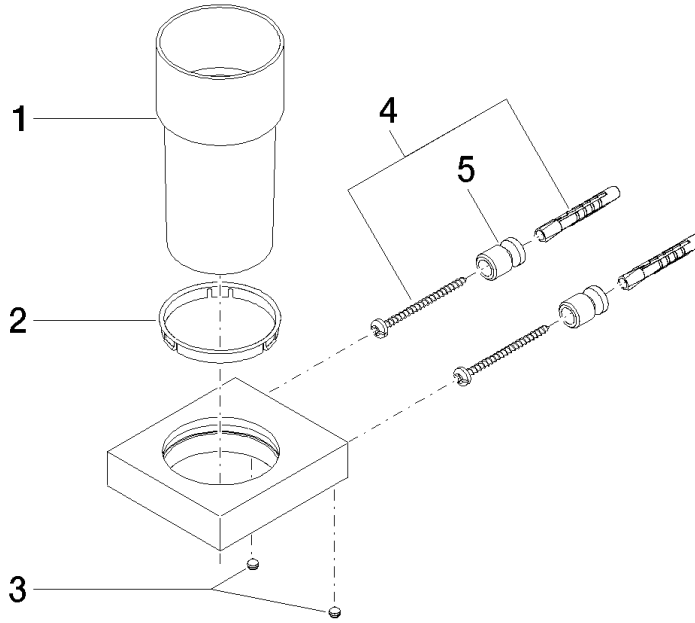

Tumbler holder wall model - Champagne (22kt Gold)

MEM

83 400 780

Fits: MEM, CL.1, CYO

- crystal glass
- width 75mm
- height 118 mm
- 85mm projection

	Champagne (22kt Gold)	83 400 780-47
	Chrome	83 400 780-00
	Brushed Platinum	83 400 780-06
	Platinum	83 400 780-08
	Dark Chrome	83 400 780-19
	Brushed Durabross (23kt Gold)	83 400 780-28
	Brushed Champagne (22kt Gold)	83 400 780-46
	Brushed Dark Platinum	83 400 780-99

Tumbler holder wall model - Champagne (22kt Gold)

83 400 780

mm [inches]

83 400 780

Parts for other finishes can be found here: [Chrome](#)

Tumbler holder wall model - Champagne (22kt Gold)

MEM

83 400 780

Spare parts list

No.	Item Number	Name	Quantity used	Delivery time
	90 90 00 008 00 84	glass	8	2