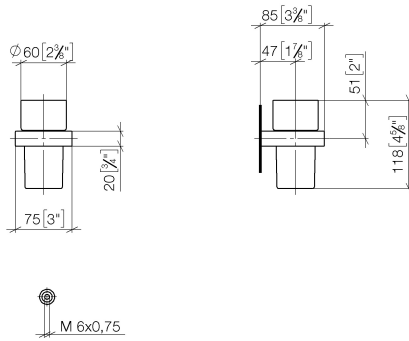

Tumbler holder wall model - Champagne (22kt Gold)

MEM

83 400 780

Fits: MEM, CL.1, CYO

- crystal glass
- width 75mm
- height 118 mm
- 85mm projection

	Champagne (22kt Gold)	83 400 780-47
	Chrome	83 400 780-00
	Brushed Platinum	83 400 780-06
	Platinum	83 400 780-08
	Dark Chrome	83 400 780-19
	Brushed Durabross (23kt Gold)	83 400 780-28
	Brushed Champagne (22kt Gold)	83 400 780-46
	Brushed Dark Platinum	83 400 780-99

Tumbler holder wall model - Champagne (22kt Gold)

83 400 780

mm [inches]

83 400 780

Parts for other finishes can be found here: [Chrome](#)

Tumbler holder wall model - Champagne (22kt Gold)

MEM

83 400 780

Spare parts list

No.	Item Number	Name	Quantity used	Delivery time
	90 90 00 008 00 84	glass	8	2