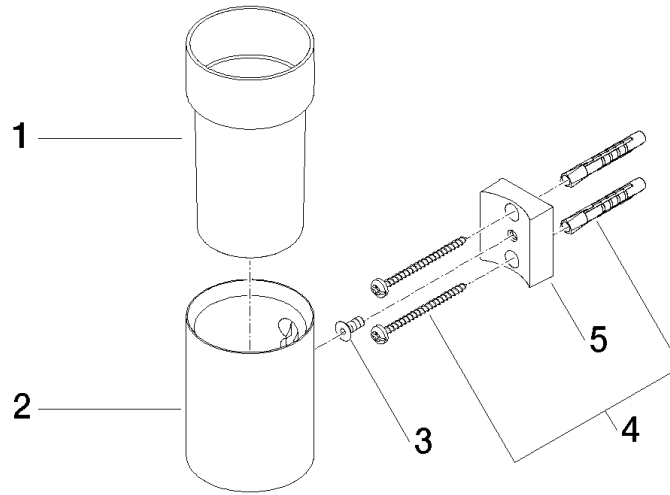

**Tumbler holder wall model - Brushed Platinum**

MADISON

83 400 979

- crystal glass, transparent
- width 60mm
- height 120 mm
- 110mm projection

Fits: MADISON, MEM, TARA, CL.1, LISSÉ,  
VAIA, META, CYO

	Brushed Platinum	83 400 979-06
	Chrome	83 400 979-00
	Platinum	83 400 979-08
	Durabrand (23kt Gold)	83 400 979-09
	Dark Chrome	83 400 979-19
	Light Gold	83 400 979-26
	Brushed Light Gold	83 400 979-27
	Brushed Durabrand (23kt Gold)	83 400 979-28
	Matte Black	83 400 979-33
	Brushed Bronze	83 400 979-42
	Brushed Champagne (22kt Gold)	83 400 979-46
	Champagne (22kt Gold)	83 400 979-47
	Brushed Chrome	83 400 979-93
	Brushed Dark Platinum	83 400 979-99

83 400 979

mm [inches]

83 400 979

Parts for other finishes can be found here: [Chrome](#)

### Spare parts list

No.	Item Number	Name	Quantity used	Delivery time
1	90 90 00 008 00 84	glass	1	2
2	08 17 97 569-06	holder	1	10
3	09 30 30 117 90	screw	1	2
4	05 30 31 025 00 90	fixing set	1	2
5	08 10 10 530-06	holder	1	10