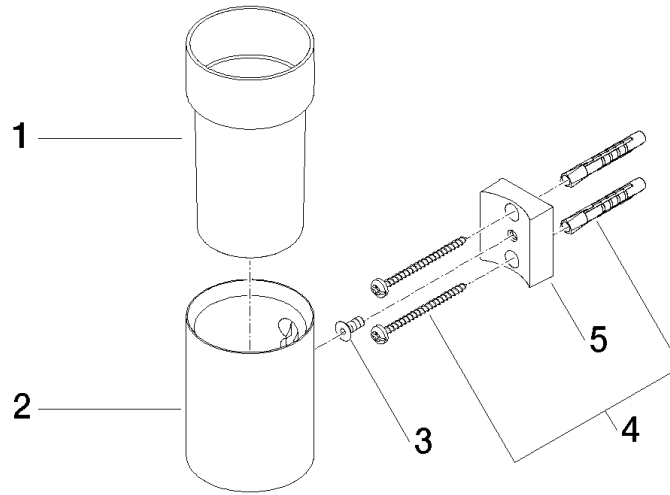

**Tumbler holder wall model - Platinum**

MADISON

83 400 979

- crystal glass, transparent
- width 60mm
- height 120 mm
- 110mm projection

Fits: MADISON, MEM, TARA, CL.1, LISSÉ,  
VAIA, META, CYO

	Platinum	83 400 979-08
	Chrome	83 400 979-00
	Brushed Platinum	83 400 979-06
	Durabronze (23kt Gold)	83 400 979-09
	Dark Chrome	83 400 979-19
	Light Gold	83 400 979-26
	Brushed Light Gold	83 400 979-27
	Brushed Durabronze (23kt Gold)	83 400 979-28
	Matte Black	83 400 979-33
	Brushed Bronze	83 400 979-42
	Brushed Champagne (22kt Gold)	83 400 979-46
	Champagne (22kt Gold)	83 400 979-47
	Brushed Chrome	83 400 979-93
	Brushed Dark Platinum	83 400 979-99

83 400 979

mm [inches]

83 400 979

Parts for other finishes can be found here: [Chrome](#)

### Spare parts list

No.	Item Number	Name	Quantity used	Delivery time
1	90 90 00 008 00 84	glass	1	2
2	08 17 97 569-08	holder	1	40
3	09 30 30 117 90	screw	1	2
4	05 30 31 025 00 90	fixing set	1	2
5	08 10 10 530-08	holder	1	40