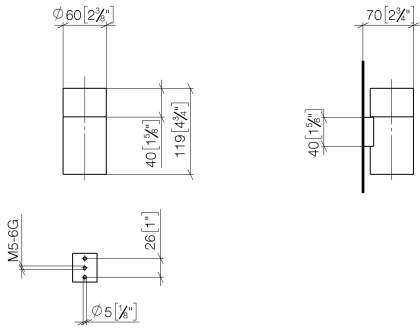

**Tumbler holder wall model - Platinum**

MADISON

83 400 979

- crystal glass, transparent
- width 60mm
- height 120 mm
- 110mm projection

Fits: MADISON, MEM, TARA, CL.1, LISSÉ,  
VAIA, META, CYO

	Platinum	83 400 979-08
	Chrome	83 400 979-00
	Brushed Platinum	83 400 979-06
	Durabronze (23kt Gold)	83 400 979-09
	Dark Chrome	83 400 979-19
	Light Gold	83 400 979-26
	Brushed Light Gold	83 400 979-27
	Brushed Durabronze (23kt Gold)	83 400 979-28
	Matte Black	83 400 979-33
	Brushed Bronze	83 400 979-42
	Brushed Champagne (22kt Gold)	83 400 979-46
	Champagne (22kt Gold)	83 400 979-47
	Brushed Chrome	83 400 979-93
	Brushed Dark Platinum	83 400 979-99

83 400 979

mm [inches]

83 400 979

Parts for other finishes can be found here: [Chrome](#)

### Spare parts list

No.	Item Number	Name	Quantity used	Delivery time
1	90 90 00 008 00 84	glass	1	2
2	08 17 97 569-08	holder	1	40
3	09 30 30 117 90	screw	1	2
4	05 30 31 025 00 90	fixing set	1	2
5	08 10 10 530-08	holder	1	40