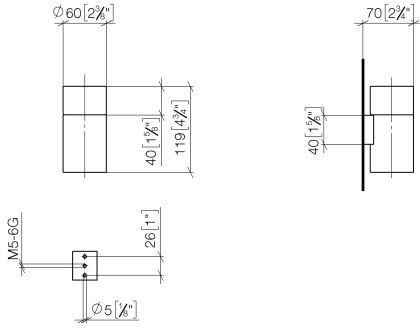

**Tumbler holder wall model - Dark Chrome**

MADISON

83 400 979

- crystal glass, transparent
- width 60mm
- height 120 mm
- 110mm projection

Fits: MADISON, MEM, TARA, CL.1, LISSÉ,  
VAIA, META, CYO

	Dark Chrome	83 400 979-19
	Chrome	83 400 979-00
	Brushed Platinum	83 400 979-06
	Platinum	83 400 979-08
	Durabrand (23kt Gold)	83 400 979-09
	Light Gold	83 400 979-26
	Brushed Light Gold	83 400 979-27
	Brushed Durabrand (23kt Gold)	83 400 979-28
	Matte Black	83 400 979-33
	Brushed Bronze	83 400 979-42
	Brushed Champagne (22kt Gold)	83 400 979-46
	Champagne (22kt Gold)	83 400 979-47
	Brushed Chrome	83 400 979-93
	Brushed Dark Platinum	83 400 979-99

83 400 979

mm [inches]

83 400 979

Parts for other  
finishes can be found  
here: [Chrome](#)