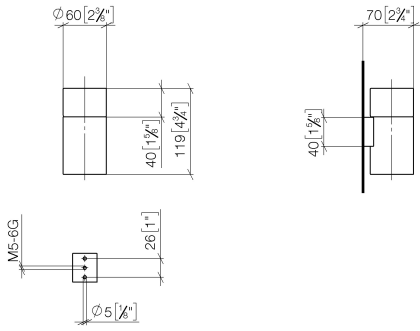

Tumbler holder wall model - Brushed Durabross (23kt Gold)

MADISON

83 400 979

- crystal glass, transparent
- width 60mm
- height 120 mm
- 110mm projection

Fits: MADISON, MEM, TARA, CL.1, LISSÉ,
VAIA, META, CYO

	Brushed Durabross (23kt Gold)	83 400 979-28
	Chrome	83 400 979-00
	Brushed Platinum	83 400 979-06
	Platinum	83 400 979-08
	Durabross (23kt Gold)	83 400 979-09
	Dark Chrome	83 400 979-19
	Light Gold	83 400 979-26
	Brushed Light Gold	83 400 979-27
	Matte Black	83 400 979-33
	Brushed Bronze	83 400 979-42
	Brushed Champagne (22kt Gold)	83 400 979-46
	Champagne (22kt Gold)	83 400 979-47
	Brushed Chrome	83 400 979-93
	Brushed Dark Platinum	83 400 979-99

83 400 979

mm [inches]

83 400 979

Parts for other finishes can be found here: [Chrome](#)

Spare parts list

No.	Item Number	Name	Quantity used	Delivery time
1	90 90 00 008 00 84	glass	1	2
2	08 17 97 569-28	holder	1	20
3	09 30 30 117 90	screw	1	2
4	05 30 31 025 00 90	fixing set	1	2
5	08 10 10 530-28	holder	1	20