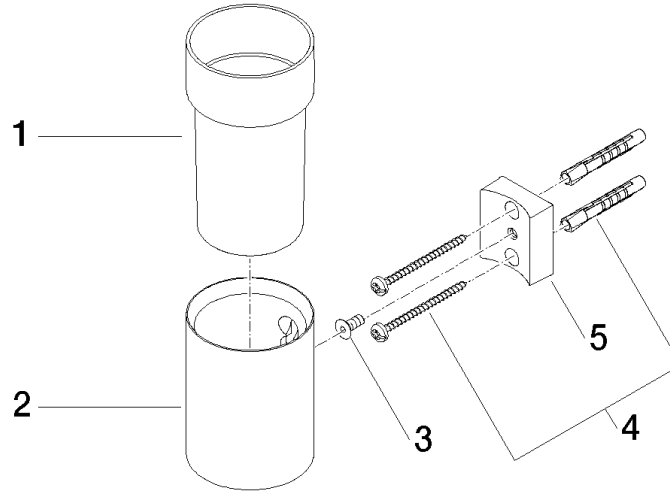

Tumbler holder wall model - Brushed Durabross (23kt Gold)

MADISON

83 400 979

- crystal glass, transparent
- width 60mm
- height 120 mm
- 110mm projection

Fits: MADISON, MEM, TARA, CL.1, LISSÉ,
VAIA, META, CYO

	Brushed Durabross (23kt Gold)	83 400 979-28
	Chrome	83 400 979-00
	Brushed Platinum	83 400 979-06
	Platinum	83 400 979-08
	Durabross (23kt Gold)	83 400 979-09
	Dark Chrome	83 400 979-19
	Light Gold	83 400 979-26
	Brushed Light Gold	83 400 979-27
	Matte Black	83 400 979-33
	Brushed Bronze	83 400 979-42
	Brushed Champagne (22kt Gold)	83 400 979-46
	Champagne (22kt Gold)	83 400 979-47
	Brushed Chrome	83 400 979-93
	Brushed Dark Platinum	83 400 979-99

83 400 979

mm [inches]

83 400 979

Parts for other finishes can be found here: [Chrome](#)

Spare parts list

No.	Item Number	Name	Quantity used	Delivery time
1	90 90 00 008 00 84	glass	1	2
2	08 17 97 569-28	holder	1	20
3	09 30 30 117 90	screw	1	2
4	05 30 31 025 00 90	fixing set	1	2
5	08 10 10 530-28	holder	1	20