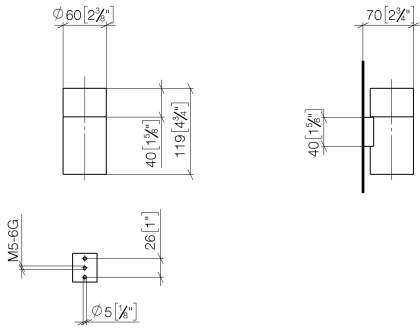

83 400 979

- crystal glass, transparent
- width 60mm
- height 120 mm
- 110mm projection

Fits: MADISON, MEM, TARA, CL.1, LISSÉ,
VAIA, META, CYO

	Matte Black	83 400 979-33
	Chrome	83 400 979-00
	Brushed Platinum	83 400 979-06
	Platinum	83 400 979-08
	Durabress (23kt Gold)	83 400 979-09
	Dark Chrome	83 400 979-19
	Light Gold	83 400 979-26
	Brushed Light Gold	83 400 979-27
	Brushed Durabress (23kt Gold)	83 400 979-28
	Brushed Bronze	83 400 979-42
	Brushed Champagne (22kt Gold)	83 400 979-46
	Champagne (22kt Gold)	83 400 979-47
	Brushed Chrome	83 400 979-93
	Brushed Dark Platinum	83 400 979-99

83 400 979

mm [inches]

83 400 979

Parts for other finishes can be found here: [Chrome](#)

Spare parts list

No.	Item Number	Name	Quantity used	Delivery time
1	90 90 00 008 00 84	glass	1	2
2	08 17 97 569-33	holder	1	30
3	09 30 30 117 90	screw	1	2
4	05 30 31 025 00 90	fixing set	1	2
5	08 10 10 530-33	holder	1	30