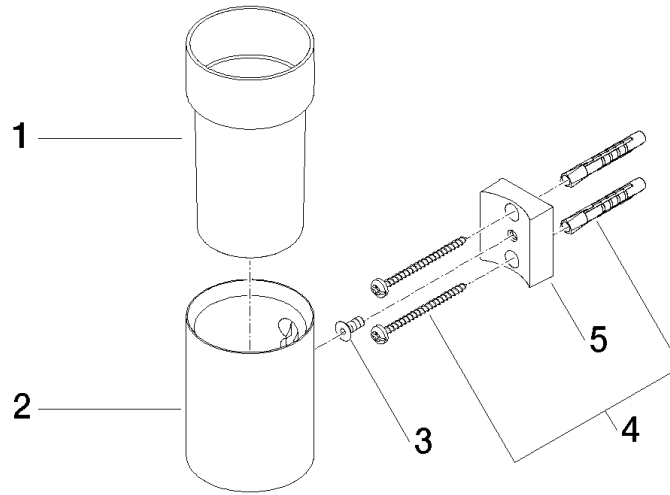

83 400 979

- crystal glass, transparent
- width 60mm
- height 120 mm
- 110mm projection

Fits: MADISON, MEM, TARA, CL.1, LISSÉ,  
VAIA, META, CYO

	Brushed Chrome	83 400 979-93
	Chrome	83 400 979-00
	Brushed Platinum	83 400 979-06
	Platinum	83 400 979-08
	Durabress (23kt Gold)	83 400 979-09
	Dark Chrome	83 400 979-19
	Light Gold	83 400 979-26
	Brushed Light Gold	83 400 979-27
	Brushed Durabress (23kt Gold)	83 400 979-28
	Matte Black	83 400 979-33
	Brushed Bronze	83 400 979-42
	Brushed Champagne (22kt Gold)	83 400 979-46
	Champagne (22kt Gold)	83 400 979-47
	Brushed Dark Platinum	83 400 979-99

83 400 979

mm [inches]

83 400 979

Parts for other finishes can be found here: [Chrome](#)

### Spare parts list

No.	Item Number	Name	Quantity used	Delivery time
1	90 90 00 008 00 84	glass	1	2
2	08 17 97 569-93	holder	1	20
3	09 30 30 117 90	screw	1	2
4	05 30 31 025 00 90	fixing set	1	2
5	08 10 10 530-93	holder	1	20