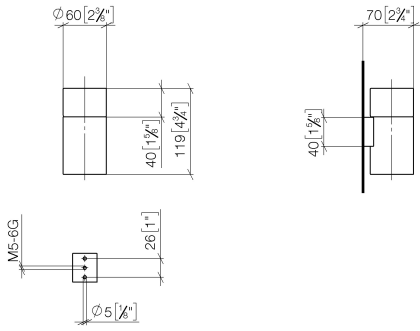

Tumbler holder wall model - Brushed Dark Platinum

MADISON

83 400 979

- crystal glass, transparent
- width 60mm
- height 120 mm
- 110mm projection

Fits: MADISON, MEM, TARA, CL.1, LISSÉ,  
VAIA, META, CYO

	Brushed Dark Platinum	83 400 979-99
	Chrome	83 400 979-00
	Brushed Platinum	83 400 979-06
	Platinum	83 400 979-08
	Durabress (23kt Gold)	83 400 979-09
	Dark Chrome	83 400 979-19
	Light Gold	83 400 979-26
	Brushed Light Gold	83 400 979-27
	Brushed Durabress (23kt Gold)	83 400 979-28
	Matte Black	83 400 979-33
	Brushed Bronze	83 400 979-42
	Brushed Champagne (22kt Gold)	83 400 979-46
	Champagne (22kt Gold)	83 400 979-47
	Brushed Chrome	83 400 979-93

83 400 979

mm [inches]

83 400 979

Parts for other finishes can be found here: [Chrome](#)

### Spare parts list

No.	Item Number	Name	Quantity used	Delivery time
1	90 90 00 008 00 84	glass	1	2
2	08 17 97 569-99	holder	1	30
3	09 30 30 117 90	screw	1	2
4	05 30 31 025 00 90	fixing set	1	2
5	08 10 10 530-99	holder	1	30