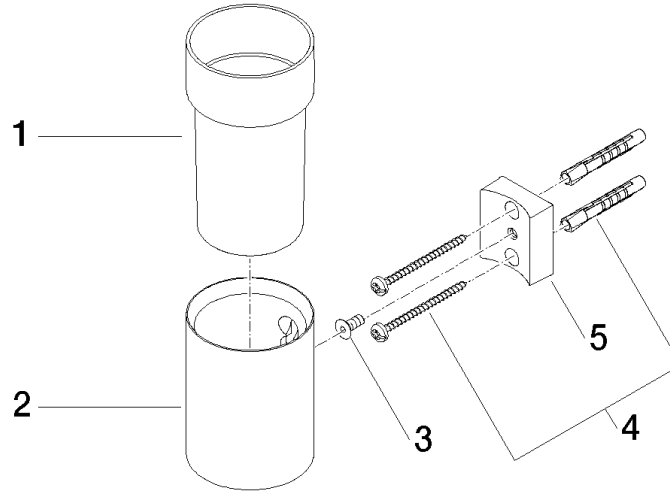

Tumbler holder wall model - Brushed Dark Platinum

MADISON

83 400 979

- crystal glass, transparent
- width 60mm
- height 120 mm
- 110mm projection

Fits: MADISON, MEM, TARA, CL.1, LISSÉ,  
VAIA, META, CYO

	Brushed Dark Platinum	83 400 979-99
	Chrome	83 400 979-00
	Brushed Platinum	83 400 979-06
	Platinum	83 400 979-08
	Durabress (23kt Gold)	83 400 979-09
	Dark Chrome	83 400 979-19
	Light Gold	83 400 979-26
	Brushed Light Gold	83 400 979-27
	Brushed Durabress (23kt Gold)	83 400 979-28
	Matte Black	83 400 979-33
	Brushed Bronze	83 400 979-42
	Brushed Champagne (22kt Gold)	83 400 979-46
	Champagne (22kt Gold)	83 400 979-47
	Brushed Chrome	83 400 979-93

83 400 979

mm [inches]

83 400 979

Parts for other finishes can be found here: [Chrome](#)

### Spare parts list

No.	Item Number	Name	Quantity used	Delivery time
1	90 90 00 008 00 84	glass	1	2
2	08 17 97 569-99	holder	1	30
3	09 30 30 117 90	screw	1	2
4	05 30 31 025 00 90	fixing set	1	2
5	08 10 10 530-99	holder	1	30