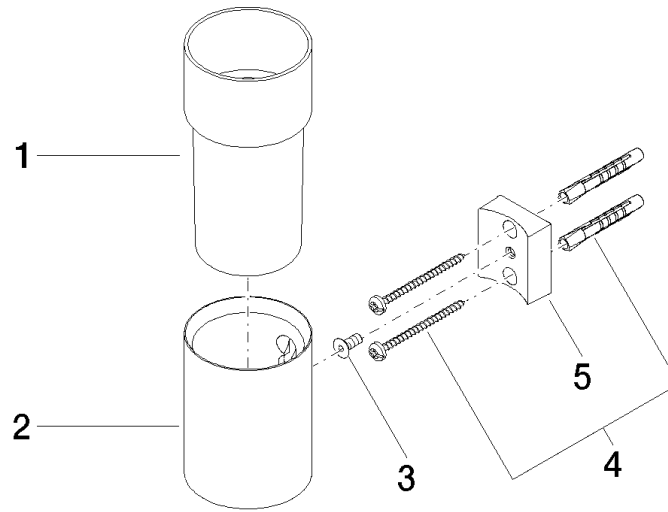

Tumbler holder wall model - Brushed Platinum

MADISON

83 401 979

- crystal glass brush holder, matte
- width 60mm
- height 120 mm
- 110mm projection

Fits: MADISON, MEM, TARA, CL.1, LISSÉ,
VAIA, META, CYO

	Brushed Platinum	83 401 979-06
	Chrome	83 401 979-00
	Platinum	83 401 979-08
	Durabrand (23kt Gold)	83 401 979-09
	Dark Chrome	83 401 979-19
	Light Gold	83 401 979-26
	Brushed Light Gold	83 401 979-27
	Brushed Durabrand (23kt Gold)	83 401 979-28
	Matte Black	83 401 979-33
	Brushed Bronze	83 401 979-42
	Brushed Champagne (22kt Gold)	83 401 979-46
	Champagne (22kt Gold)	83 401 979-47
	Brushed Chrome	83 401 979-93
	Brushed Dark Platinum	83 401 979-99

Recommended miscellaneous

Crystal tumbler -

08 90 00 008
82

83 401 979

mm [inches]

83 401 979

Spare parts list

No.	Item Number	Name	Quantity used	Delivery time
1	08 90 00 008 82	Crystal tumbler -	1	2
2	08 17 97 569-06	holder	1	10
3	09 30 30 117 90	screw	1	2
4	05 30 31 025 00 90	fixing set	1	2
5	08 10 10 530-06	holder	1	10