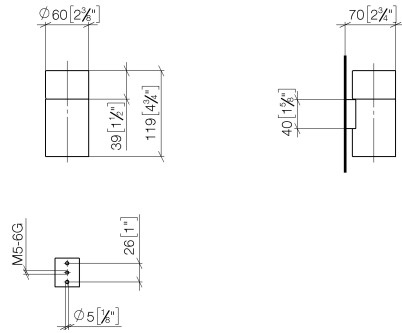

Tumbler holder wall model - Brushed Platinum

MADISON

83 401 979

- crystal glass brush holder, matte
- width 60mm
- height 120 mm
- 110mm projection

Fits: MADISON, MEM, TARA, CL.1, LISSÉ,
VAIA, META, CYO

	Brushed Platinum	83 401 979-06
	Chrome	83 401 979-00
	Platinum	83 401 979-08
	Durabrand (23kt Gold)	83 401 979-09
	Dark Chrome	83 401 979-19
	Light Gold	83 401 979-26
	Brushed Light Gold	83 401 979-27
	Brushed Durabrand (23kt Gold)	83 401 979-28
	Matte Black	83 401 979-33
	Brushed Bronze	83 401 979-42
	Brushed Champagne (22kt Gold)	83 401 979-46
	Champagne (22kt Gold)	83 401 979-47
	Brushed Chrome	83 401 979-93
	Brushed Dark Platinum	83 401 979-99

Recommended miscellaneous

Crystal tumbler -

08 90 00 008
82

83 401 979

mm [inches]

83 401 979

Spare parts list

No.	Item Number	Name	Quantity used	Delivery time
1	08 90 00 008 82	Crystal tumbler -	1	2
2	08 17 97 569-06	holder	1	10
3	09 30 30 117 90	screw	1	2
4	05 30 31 025 00 90	fixing set	1	2
5	08 10 10 530-06	holder	1	10