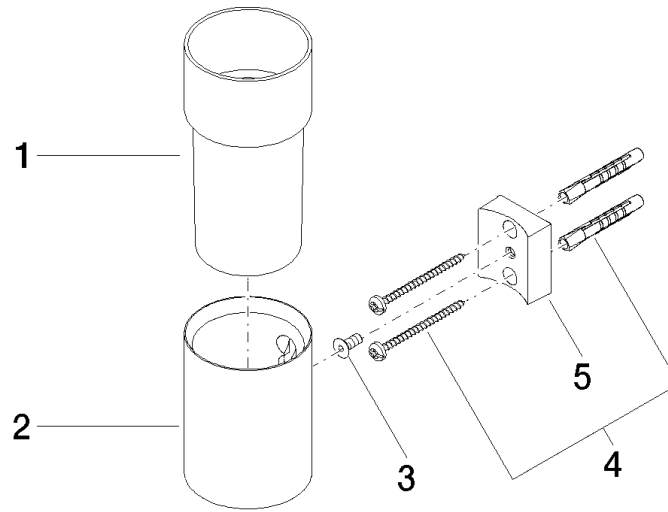

83 401 979

- crystal glass brush holder, matte
- width 60mm
- height 120 mm
- 110mm projection

Fits: MADISON, MEM, TARA, CL.1, LISSÉ,  
VAIA, META, CYO

	Brushed Light Gold	83 401 979-27
	Chrome	83 401 979-00
	Brushed Platinum	83 401 979-06
	Platinum	83 401 979-08
	Durabress (23kt Gold)	83 401 979-09
	Dark Chrome	83 401 979-19
	Light Gold	83 401 979-26
	Brushed Durabress (23kt Gold)	83 401 979-28
	Matte Black	83 401 979-33
	Brushed Bronze	83 401 979-42
	Brushed Champagne (22kt Gold)	83 401 979-46
	Champagne (22kt Gold)	83 401 979-47
	Brushed Chrome	83 401 979-93
	Brushed Dark Platinum	83 401 979-99

83 401 979

mm [inches]

83 401 979

Parts for other finishes can be found here: [Chrome](#)

### Spare parts list

No.	Item Number	Name	Quantity used	Delivery time
1	08 90 00 008 82	Crystal tumbler -	1	2
2	08 17 97 569-27	holder	1	60
3	09 30 30 117 90	screw	1	2
4	05 30 31 025 00 90	fixing set	1	2
5	08 10 10 530-27	holder	1	60