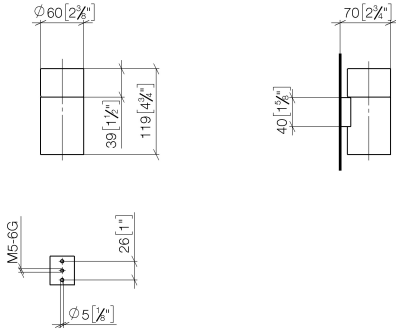

Recommended miscellaneous

Crystal tumbler -

08 90 00 008
82

83 401 979

mm [inches]

83 401 979

Product version from 10/1/2023

Tumbler holder wall model - Brushed Durabrass (23kt Gold)

MADISON

83 401 979

Spare parts list

Product version from 10/1/2023

No.	Item Number	Name	Quantity used	Delivery time
	08 90 00 008 82	Crystal tumbler -	5	2