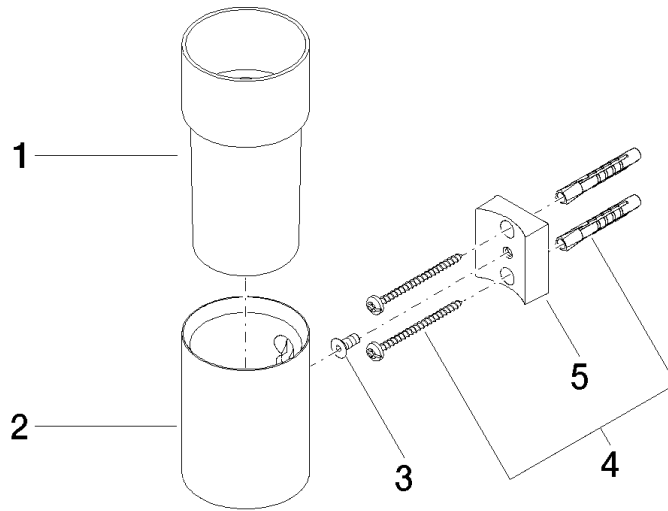

Tumbler holder wall model - Brushed Durabronz (23kt Gold)

MADISON

83 401 979

- crystal glass brush holder, matte
- width 60mm
- height 120 mm
- 110mm projection

Fits: MADISON, MEM, TARA, CL.1, LISSÉ,
VAIA, META, CYO

Recommended miscellaneous

Crystal tumbler -

08 90 00 008
82

83 401 979

mm [inches]

83 401 979

Product version from 10/1/2023

Tumbler holder wall model - Brushed Durabrass (23kt Gold)

MADISON

83 401 979

Spare parts list

Product version from 10/1/2023

No.	Item Number	Name	Quantity used	Delivery time
	08 90 00 008 82	Crystal tumbler -	5	2