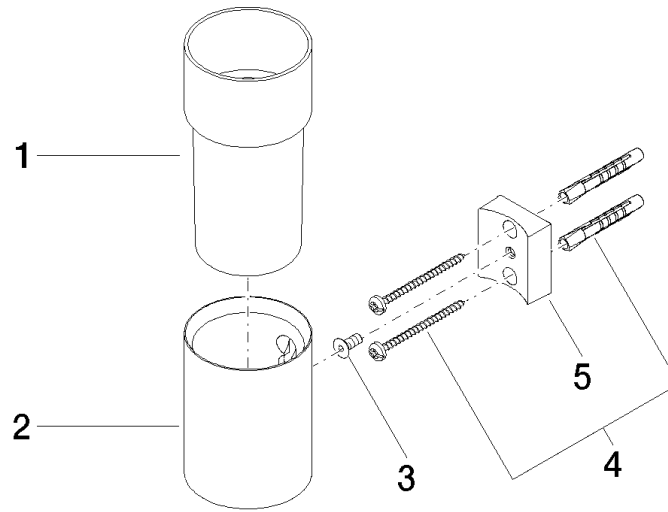

**Tumbler holder wall model - Matte Black**

MADISON

83 401 979

- crystal glass brush holder, matte
- width 60mm
- height 120 mm
- 110mm projection

Fits: MADISON, MEM, TARA, CL.1, LISSÉ,  
VAIA, META, CYO

	Matte Black	83 401 979-33
	Chrome	83 401 979-00
	Brushed Platinum	83 401 979-06
	Platinum	83 401 979-08
	Durabrand (23kt Gold)	83 401 979-09
	Dark Chrome	83 401 979-19
	Light Gold	83 401 979-26
	Brushed Light Gold	83 401 979-27
	Brushed Durabrand (23kt Gold)	83 401 979-28
	Brushed Bronze	83 401 979-42
	Brushed Champagne (22kt Gold)	83 401 979-46
	Champagne (22kt Gold)	83 401 979-47
	Brushed Chrome	83 401 979-93
	Brushed Dark Platinum	83 401 979-99

**Recommended miscellaneous**

**Crystal tumbler -**

08 90 00 008  
82

83 401 979

mm [inches]

83 401 979

### Spare parts list

No.	Item Number	Name	Quantity used	Delivery time
1	08 90 00 008 82	Crystal tumbler -	1	2
2	08 17 97 569-33	holder	1	30
3	09 30 30 117 90	screw	1	2
4	05 30 31 025 00 90	fixing set	1	2
5	08 10 10 530-33	holder	1	30