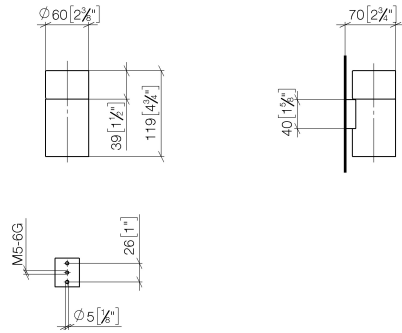

83 401 979

- crystal glass brush holder, matte
- width 60mm
- height 120 mm
- 110mm projection

Fits: MADISON, MEM, TARA, CL.1, LISSÉ,  
VAIA, META, CYO

	Brushed Bronze	83 401 979-42
	Chrome	83 401 979-00
	Brushed Platinum	83 401 979-06
	Platinum	83 401 979-08
	Durabress (23kt Gold)	83 401 979-09
	Dark Chrome	83 401 979-19
	Light Gold	83 401 979-26
	Brushed Light Gold	83 401 979-27
	Brushed Durabress (23kt Gold)	83 401 979-28
	Matte Black	83 401 979-33
	Brushed Champagne (22kt Gold)	83 401 979-46
	Champagne (22kt Gold)	83 401 979-47
	Brushed Chrome	83 401 979-93
	Brushed Dark Platinum	83 401 979-99

83 401 979

mm [inches]

83 401 979

Parts for other finishes can be found here: [Chrome](#)

### Spare parts list

No.	Item Number	Name	Quantity used	Delivery time
1	08 90 00 008 82	Crystal tumbler -	1	2
2	08 17 97 569-42	holder	1	60
3	09 30 30 117 90	screw	1	2
4	05 30 31 025 00 90	fixing set	1	2
5	08 10 10 530-42	holder	1	60