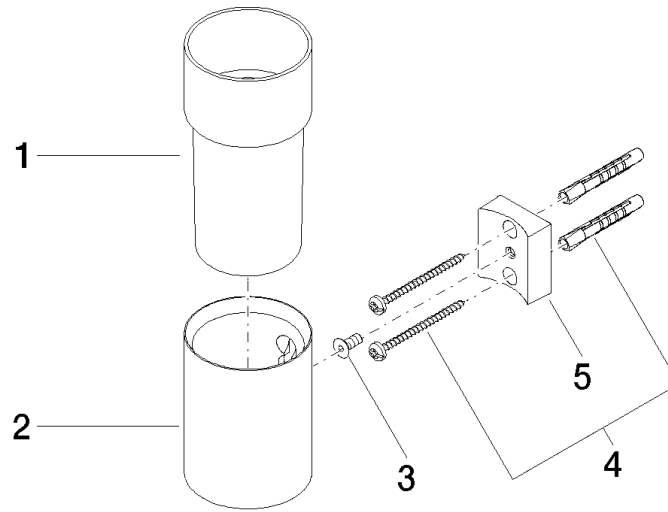

83 401 979

- crystal glass brush holder, matte
- width 60mm
- height 120 mm
- 110mm projection

Fits: MADISON, MEM, TARA, CL.1, LISSÉ,  
VAIA, META, CYO

	Brushed Bronze	83 401 979-42
	Chrome	83 401 979-00
	Brushed Platinum	83 401 979-06
	Platinum	83 401 979-08
	Durabress (23kt Gold)	83 401 979-09
	Dark Chrome	83 401 979-19
	Light Gold	83 401 979-26
	Brushed Light Gold	83 401 979-27
	Brushed Durabress (23kt Gold)	83 401 979-28
	Matte Black	83 401 979-33
	Brushed Champagne (22kt Gold)	83 401 979-46
	Champagne (22kt Gold)	83 401 979-47
	Brushed Chrome	83 401 979-93
	Brushed Dark Platinum	83 401 979-99

83 401 979

mm [inches]

83 401 979

Parts for other finishes can be found here: [Chrome](#)

### Spare parts list

No.	Item Number	Name	Quantity used	Delivery time
1	08 90 00 008 82	Crystal tumbler -	1	2
2	08 17 97 569-42	holder	1	60
3	09 30 30 117 90	screw	1	2
4	05 30 31 025 00 90	fixing set	1	2
5	08 10 10 530-42	holder	1	60