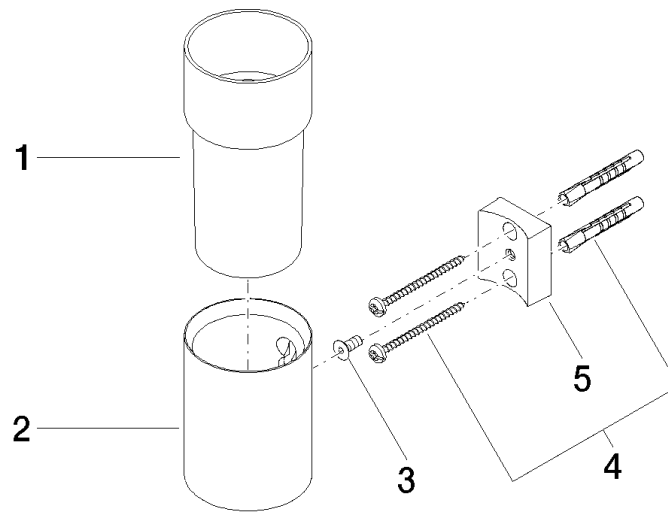

83 401 979

- crystal glass brush holder, matte
- width 60mm
- height 120 mm
- 110mm projection

Fits: MADISON, MEM, TARA, CL.1, LISSÉ,
VAIA, META, CYO

	Brushed Chrome	83 401 979-93
	Chrome	83 401 979-00
	Brushed Platinum	83 401 979-06
	Platinum	83 401 979-08
	Durabress (23kt Gold)	83 401 979-09
	Dark Chrome	83 401 979-19
	Light Gold	83 401 979-26
	Brushed Light Gold	83 401 979-27
	Brushed Durabress (23kt Gold)	83 401 979-28
	Matte Black	83 401 979-33
	Brushed Bronze	83 401 979-42
	Brushed Champagne (22kt Gold)	83 401 979-46
	Champagne (22kt Gold)	83 401 979-47
	Brushed Dark Platinum	83 401 979-99

83 401 979

mm [inches]

83 401 979

Parts for other finishes can be found here: [Chrome](#)

Spare parts list

No.	Item Number	Name	Quantity used	Delivery time
1	08 90 00 008 82	Crystal tumbler -	1	2
2	08 17 97 569-93	holder	1	20
3	09 30 30 117 90	screw	1	2
4	05 30 31 025 00 90	fixing set	1	2
5	08 10 10 530-93	holder	1	20