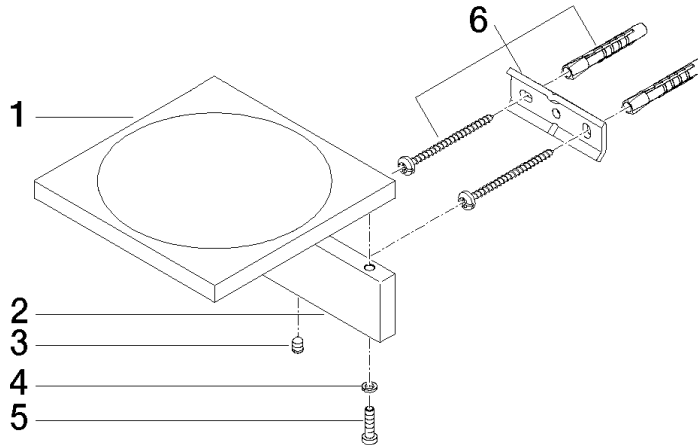

Soap dish wall model - Brushed Platinum

MEM

83 410 780

- width 120mm
- height 45 mm
- 120mm projection

Fits: MEM, CYO

	Brushed Platinum	83 410 780-06
	Chrome	83 410 780-00
	Platinum	83 410 780-08
	Dark Chrome	83 410 780-19
	Brushed Durabronze (23kt Gold)	83 410 780-28
	Brushed Champagne (22kt Gold)	83 410 780-46
	Champagne (22kt Gold)	83 410 780-47
	Brushed Dark Platinum	83 410 780-99

# Soap dish wall model - Brushed Platinum

MEM

83 410 780

mm [inches]

83 410 780

Parts for other  
finishes can be found  
here: [Chrome](#)