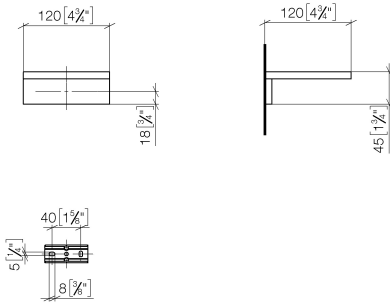

Soap dish wall model - Brushed Platinum

MEM

83 410 780

- width 120mm
- height 45 mm
- 120mm projection

Fits: MEM, CYO

	Brushed Platinum	83 410 780-06
	Chrome	83 410 780-00
	Platinum	83 410 780-08
	Dark Chrome	83 410 780-19
	Brushed Durabronze (23kt Gold)	83 410 780-28
	Brushed Champagne (22kt Gold)	83 410 780-46
	Champagne (22kt Gold)	83 410 780-47
	Brushed Dark Platinum	83 410 780-99

# Soap dish wall model - Brushed Platinum

MEM

83 410 780

mm [inches]

83 410 780

Parts for other  
finishes can be found  
here: [Chrome](#)

## Soap dish wall model - Brushed Platinum

MEM

83 410 780