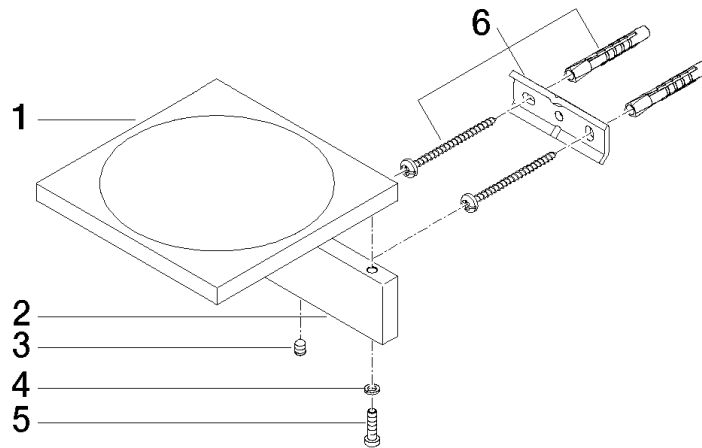

Soap dish wall model - Platinum

MEM

83 410 780

- width 120mm
- height 45 mm
- 120mm projection

Fits: MEM, CYO

| | | |
|---|-------------------------------------|---------------|
|  | Platinum | 83 410 780-08 |
|  | Chrome | 83 410 780-00 |
|  | Brushed Platinum | 83 410 780-06 |
|  | Dark Chrome | 83 410 780-19 |
|  | Brushed Durabrass (23kt Gold) | 83 410 780-28 |
|  | Brushed Champagne (22kt Gold) | 83 410 780-46 |
|  | Champagne (22kt Gold) | 83 410 780-47 |
|  | Brushed Dark Platinum | 83 410 780-99 |

83 410 780

mm [inches]

83 410 780

Parts for other finishes can be found here: [Chrome](#)

Spare parts list

| No. | Item Number | Name | Quantity used | Delivery time |
|-----|--------------------|------------|---------------|---------------|
| 1 | 08 17 78 601-08 | dish | 1 | 60 |
| 2 | 08 17 78 507-08 | holder | 1 | 60 |
| 3 | 90 31 11 112 00 90 | pin | 1 | 2 |
| 4 | 90 30 11 029 00 90 | disc | 2 | 2 |
| 5 | 09 30 30 069 90 | screw | 2 | 2 |
| 6 | 05 17 20 718 00 90 | fixing set | 1 | 2 |