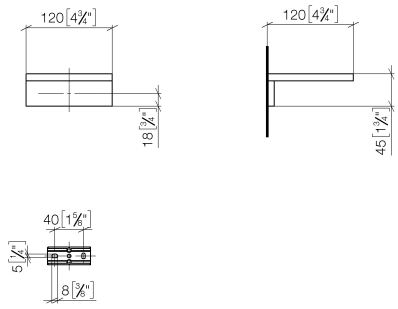

Soap dish wall model - Platinum

MEM

83 410 780

- width 120mm
- height 45 mm
- 120mm projection

Fits: MEM, CYO

| | | |
|---|-------------------------------------|---------------|
|  | Platinum | 83 410 780-08 |
|  | Chrome | 83 410 780-00 |
|  | Brushed Platinum | 83 410 780-06 |
|  | Dark Chrome | 83 410 780-19 |
|  | Brushed Durabrass (23kt Gold) | 83 410 780-28 |
|  | Brushed Champagne (22kt Gold) | 83 410 780-46 |
|  | Champagne (22kt Gold) | 83 410 780-47 |
|  | Brushed Dark Platinum | 83 410 780-99 |

83 410 780

mm [inches]

83 410 780

Parts for other finishes can be found here: [Chrome](#)

Spare parts list

| No. | Item Number | Name | Quantity used | Delivery time |
|-----|--------------------|------------|---------------|---------------|
| 1 | 08 17 78 601-08 | dish | 1 | 60 |
| 2 | 08 17 78 507-08 | holder | 1 | 60 |
| 3 | 90 31 11 112 00 90 | pin | 1 | 2 |
| 4 | 90 30 11 029 00 90 | disc | 2 | 2 |
| 5 | 09 30 30 069 90 | screw | 2 | 2 |
| 6 | 05 17 20 718 00 90 | fixing set | 1 | 2 |