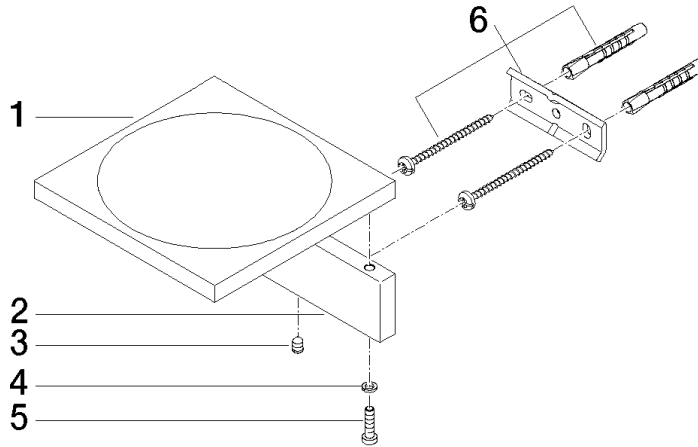

Soap dish wall model - Champagne (22kt Gold)

MEM

83 410 780

- width 120mm
- height 45 mm
- 120mm projection

Fits: MEM, CYO

	Champagne (22kt Gold)	83 410 780-47
	Chrome	83 410 780-00
	Brushed Platinum	83 410 780-06
	Platinum	83 410 780-08
	Dark Chrome	83 410 780-19
	Brushed Durabross (23kt Gold)	83 410 780-28
	Brushed Champagne (22kt Gold)	83 410 780-46
	Brushed Dark Platinum	83 410 780-99

Soap dish wall model - Champagne (22kt Gold)

83 410 780

mm [inches]

83 410 780

Parts for other  
finishes can be found  
here: [Chrome](#)