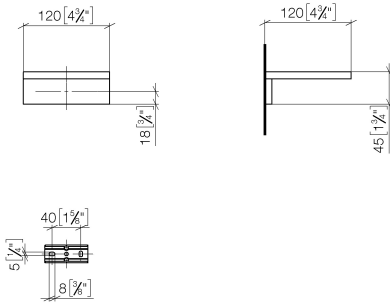

Soap dish wall model - Champagne (22kt Gold)

MEM

83 410 780

- width 120mm
- height 45 mm
- 120mm projection

Fits: MEM, CYO

	Champagne (22kt Gold)	83 410 780-47
	Chrome	83 410 780-00
	Brushed Platinum	83 410 780-06
	Platinum	83 410 780-08
	Dark Chrome	83 410 780-19
	Brushed Durabross (23kt Gold)	83 410 780-28
	Brushed Champagne (22kt Gold)	83 410 780-46
	Brushed Dark Platinum	83 410 780-99

Soap dish wall model - Champagne (22kt Gold)

83 410 780

mm [inches]

83 410 780

Parts for other  
finishes can be found  
here: [Chrome](#)

## Soap dish wall model - Champagne (22kt Gold)

MEM

83 410 780