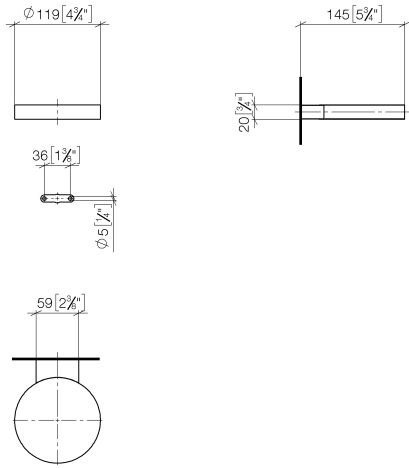

Soap dish wall model - Platinum

MADISON

83 410 979

- width 120mm
- height 20 mm
- 145mm projection

Fits: MADISON, MEM, TARA, CL.1, LISSÉ,
VAIA, META, CYO

	Platinum	83 410 979-08
	Chrome	83 410 979-00
	Brushed Platinum	83 410 979-06
	Durabross (23kt Gold)	83 410 979-09
	Dark Chrome	83 410 979-19
	Light Gold	83 410 979-26
	Brushed Light Gold	83 410 979-27
	Brushed Durabross (23kt Gold)	83 410 979-28
	Matte Black	83 410 979-33
	Brushed Bronze	83 410 979-42
	Brushed Champagne (22kt Gold)	83 410 979-46
	Champagne (22kt Gold)	83 410 979-47
	Brushed Chrome	83 410 979-93
	Brushed Dark Platinum	83 410 979-99

83 410 979

mm [inches]

83 410 979

Parts for other finishes can be found here: [Chrome](#)

Spare parts list

No.	Item Number	Name	Quantity used	Delivery time
1	08 17 97 570-08	dish	1	40
2	09 31 11 002 90	pin	1	2
3	08 17 30 502-08	holder	1	40
4	09 30 30 080 90	screw	2	2
5	05 30 31 025 00 90	fixing set	1	2
6	09 17 20 030 90	holder	1	2