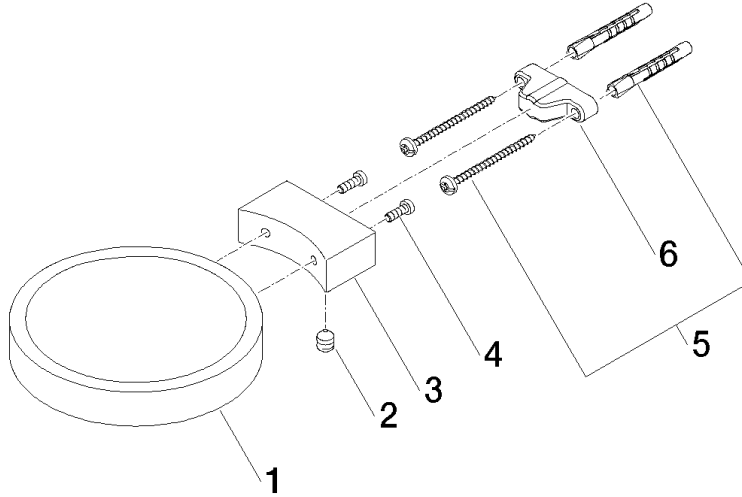

Soap dish wall model - Platinum

MADISON

83 410 979

- width 120mm
- height 20 mm
- 145mm projection

Fits: MADISON, MEM, TARA, CL.1, LISSÉ,
VAIA, META, CYO

	Platinum	83 410 979-08
	Chrome	83 410 979-00
	Brushed Platinum	83 410 979-06
	Durabross (23kt Gold)	83 410 979-09
	Dark Chrome	83 410 979-19
	Light Gold	83 410 979-26
	Brushed Light Gold	83 410 979-27
	Brushed Durabross (23kt Gold)	83 410 979-28
	Matte Black	83 410 979-33
	Brushed Bronze	83 410 979-42
	Brushed Champagne (22kt Gold)	83 410 979-46
	Champagne (22kt Gold)	83 410 979-47
	Brushed Chrome	83 410 979-93
	Brushed Dark Platinum	83 410 979-99

83 410 979

mm [inches]

83 410 979

Parts for other finishes can be found here: [Chrome](#)

Spare parts list

No.	Item Number	Name	Quantity used	Delivery time
1	08 17 97 570-08	dish	1	40
2	09 31 11 002 90	pin	1	2
3	08 17 30 502-08	holder	1	40
4	09 30 30 080 90	screw	2	2
5	05 30 31 025 00 90	fixing set	1	2
6	09 17 20 030 90	holder	1	2