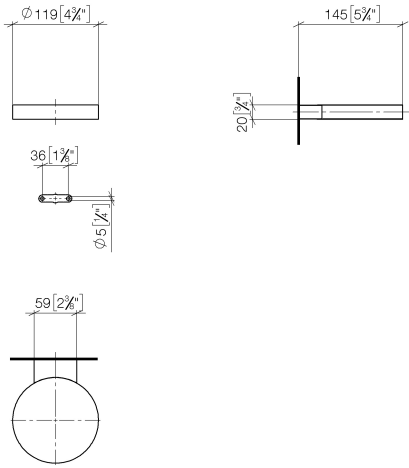

Soap dish wall model - Brushed Durabronze (23kt Gold)

MADISON

83 410 979

- width 120mm
- height 20 mm
- 145mm projection

Fits: MADISON, MEM, TARA, CL.1, LISSÉ,
VAIA, META, CYO

	Brushed Durabronze (23kt Gold)	83 410 979-28
	Chrome	83 410 979-00
	Brushed Platinum	83 410 979-06
	Platinum	83 410 979-08
	Durabronze (23kt Gold)	83 410 979-09
	Dark Chrome	83 410 979-19
	Light Gold	83 410 979-26
	Brushed Light Gold	83 410 979-27
	Matte Black	83 410 979-33
	Brushed Bronze	83 410 979-42
	Brushed Champagne (22kt Gold)	83 410 979-46
	Champagne (22kt Gold)	83 410 979-47
	Brushed Chrome	83 410 979-93
	Brushed Dark Platinum	83 410 979-99

83 410 979

mm [inches]

83 410 979

Parts for other finishes can be found here: [Chrome](#)

Spare parts list

No.	Item Number	Name	Quantity used	Delivery time
1	08 17 97 570-28	dish	1	20
2	09 31 11 002 90	pin	1	2
3	08 17 30 502-28	holder	1	20
4	09 30 30 080 90	screw	2	2
5	05 30 31 025 00 90	fixing set	1	2
6	09 17 20 030 90	holder	1	2