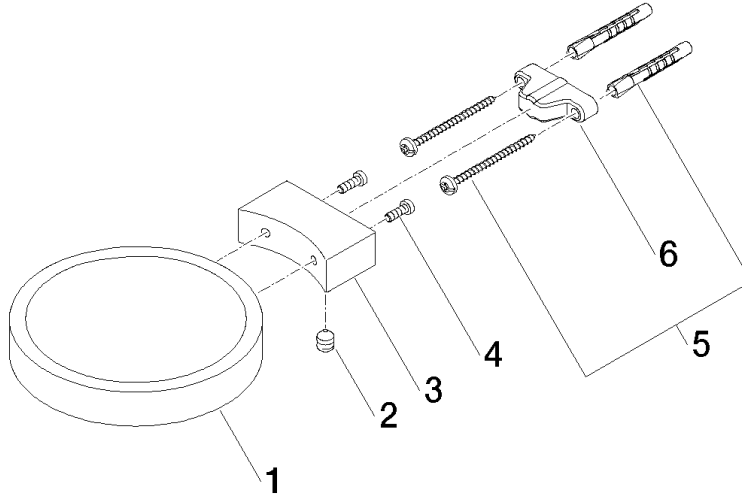

83 410 979

- width 120mm
- height 20 mm
- 145mm projection

Fits: MADISON, MEM, TARA, CL.1, LISSÉ,
VAIA, META, CYO

	Matte Black	83 410 979-33
	Chrome	83 410 979-00
	Brushed Platinum	83 410 979-06
	Platinum	83 410 979-08
	Durabross (23kt Gold)	83 410 979-09
	Dark Chrome	83 410 979-19
	Light Gold	83 410 979-26
	Brushed Light Gold	83 410 979-27
	Brushed Durabross (23kt Gold)	83 410 979-28
	Brushed Bronze	83 410 979-42
	Brushed Champagne (22kt Gold)	83 410 979-46
	Champagne (22kt Gold)	83 410 979-47
	Brushed Chrome	83 410 979-93
	Brushed Dark Platinum	83 410 979-99

83 410 979

mm [inches]

83 410 979

Parts for other finishes can be found here: [Chrome](#)

Spare parts list

No.	Item Number	Name	Quantity used	Delivery time
1	08 17 97 570-33	dish	1	30
2	09 31 11 002 90	pin	1	2
3	08 17 30 502-33	holder	1	30
4	09 30 30 080 90	screw	2	2
5	05 30 31 025 00 90	fixing set	1	2
6	09 17 20 030 90	holder	1	2