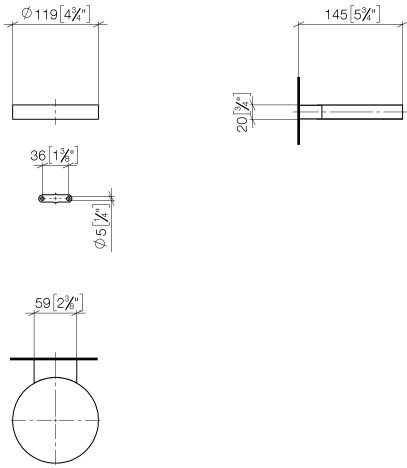

83 410 979

- width 120mm
- height 20 mm
- 145mm projection

Fits: MADISON, MEM, TARA, CL.1, LISSÉ,
VAIA, META, CYO

	Matte Black	83 410 979-33
	Chrome	83 410 979-00
	Brushed Platinum	83 410 979-06
	Platinum	83 410 979-08
	Durabross (23kt Gold)	83 410 979-09
	Dark Chrome	83 410 979-19
	Light Gold	83 410 979-26
	Brushed Light Gold	83 410 979-27
	Brushed Durabross (23kt Gold)	83 410 979-28
	Brushed Bronze	83 410 979-42
	Brushed Champagne (22kt Gold)	83 410 979-46
	Champagne (22kt Gold)	83 410 979-47
	Brushed Chrome	83 410 979-93
	Brushed Dark Platinum	83 410 979-99

83 410 979

mm [inches]

83 410 979

Parts for other finishes can be found here: [Chrome](#)

Spare parts list

No.	Item Number	Name	Quantity used	Delivery time
1	08 17 97 570-33	dish	1	30
2	09 31 11 002 90	pin	1	2
3	08 17 30 502-33	holder	1	30
4	09 30 30 080 90	screw	2	2
5	05 30 31 025 00 90	fixing set	1	2
6	09 17 20 030 90	holder	1	2