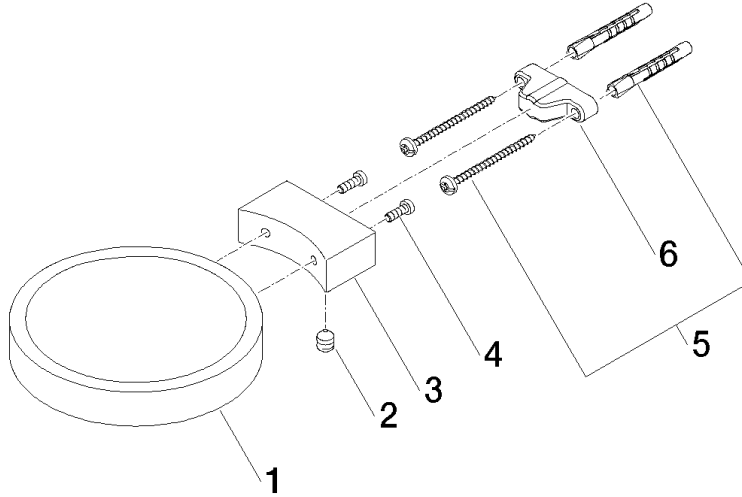

Soap dish wall model - Brushed Bronze

MADISON

83 410 979

- width 120mm
- height 20 mm
- 145mm projection

Fits: MADISON, MEM, TARA, CL.1, LISSÉ,
VAIA, META, CYO

| | | |
|---|-------------------------------|---------------|
|  | Brushed Bronze | 83 410 979-42 |
|  | Chrome | 83 410 979-00 |
|  | Brushed Platinum | 83 410 979-06 |
|  | Platinum | 83 410 979-08 |
|  | Durabress (23kt Gold) | 83 410 979-09 |
|  | Dark Chrome | 83 410 979-19 |
|  | Light Gold | 83 410 979-26 |
|  | Brushed Light Gold | 83 410 979-27 |
|  | Brushed Durabress (23kt Gold) | 83 410 979-28 |
|  | Matte Black | 83 410 979-33 |
|  | Brushed Champagne (22kt Gold) | 83 410 979-46 |
|  | Champagne (22kt Gold) | 83 410 979-47 |
|  | Brushed Chrome | 83 410 979-93 |
|  | Brushed Dark Platinum | 83 410 979-99 |

83 410 979

mm [inches]

83 410 979

Parts for other finishes can be found here: [Chrome](#)

Spare parts list

| No. | Item Number | Name | Quantity used | Delivery time |
|-----|--------------------|------------|---------------|---------------|
| 1 | 08 17 97 570-42 | dish | 1 | 60 |
| 2 | 09 31 11 002 90 | pin | 1 | 2 |
| 3 | 08 17 30 502-42 | holder | 1 | 60 |
| 4 | 09 30 30 080 90 | screw | 2 | 2 |
| 5 | 05 30 31 025 00 90 | fixing set | 1 | 2 |
| 6 | 09 17 20 030 90 | holder | 1 | 2 |