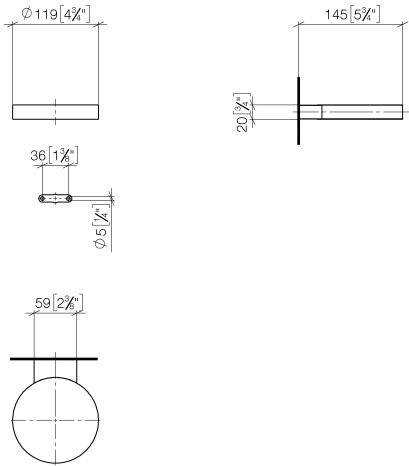

Soap dish wall model - Champagne (22kt Gold)

MADISON

83 410 979

- width 120mm
- height 20 mm
- 145mm projection

Fits: MADISON, MEM, TARA, CL.1, LISSÉ,  
VAIA, META, CYO

	Champagne (22kt Gold)	83 410 979-47
	Chrome	83 410 979-00
	Brushed Platinum	83 410 979-06
	Platinum	83 410 979-08
	Durabross (23kt Gold)	83 410 979-09
	Dark Chrome	83 410 979-19
	Light Gold	83 410 979-26
	Brushed Light Gold	83 410 979-27
	Brushed Durabross (23kt Gold)	83 410 979-28
	Matte Black	83 410 979-33
	Brushed Bronze	83 410 979-42
	Brushed Champagne (22kt Gold)	83 410 979-46
	Brushed Chrome	83 410 979-93
	Brushed Dark Platinum	83 410 979-99

83 410 979

mm [inches]

83 410 979

Parts for other finishes can be found here: [Chrome](#)

### Spare parts list

No.	Item Number	Name	Quantity used	Delivery time
1	08 17 97 570-47	dish	1	30
2	09 31 11 002 90	pin	1	2
3	08 17 30 502-47	holder	1	30
4	09 30 30 080 90	screw	2	2
5	05 30 31 025 00 90	fixing set	1	2
6	09 17 20 030 90	holder	1	2