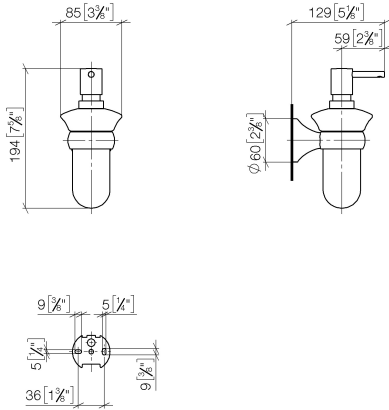

83 435 361

- bottle made of opal glass
- width 85mm
- height 200 mm
- 250 ml bottle
- 121mm projection

| | | |
|---|-------------------------------|---------------|
|  | Brushed Platinum | 83 435 361-06 |
|  | Chrome | 83 435 361-00 |
|  | Platinum | 83 435 361-08 |
|  | Durabress (23kt Gold) | 83 435 361-09 |
|  | Brushed Durabress (23kt Gold) | 83 435 361-28 |
|  | Brushed Dark Platinum | 83 435 361-99 |

83 435 361

mm [inches]

83 435 361

Parts for other finishes can be found here: [Chrome](#)

Spare parts list

| No. | Item Number | Name | Quantity used | Delivery time |
|-----|--------------------|------------|---------------|---------------|
| 1 | 90 10 10 535 01-06 | dispenser | 1 | 10 |
| 2 | 90 90 04 001 00 83 | glass | 1 | 2 |
| 3 | 08 28 10 500 91 | ring | 1 | 2 |
| 4 | 04 31 11 140 00 90 | pin | 1 | 2 |
| 5 | 05 17 97 507 00 90 | fixing set | 1 | 2 |