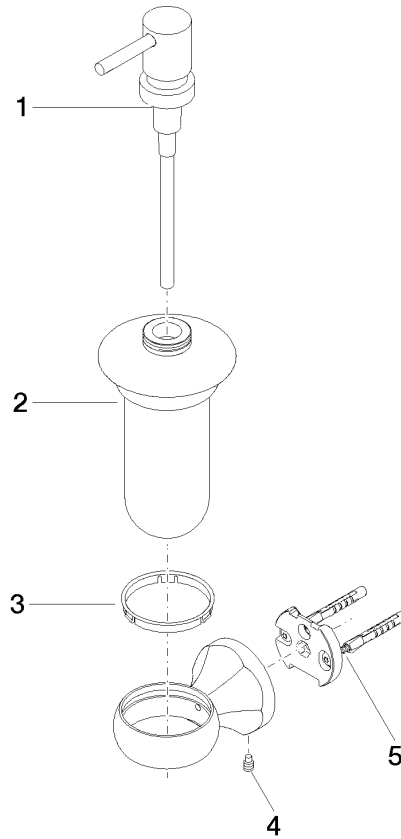

83 435 361

- bottle made of opal glass
- width 85mm
- height 200 mm
- 250 ml bottle
- 121mm projection

| | | |
|---|-------------------------------|---------------|
|  | Brushed Platinum | 83 435 361-06 |
|  | Chrome | 83 435 361-00 |
|  | Platinum | 83 435 361-08 |
|  | Durabress (23kt Gold) | 83 435 361-09 |
|  | Brushed Durabress (23kt Gold) | 83 435 361-28 |
|  | Brushed Dark Platinum | 83 435 361-99 |

83 435 361

mm [inches]

83 435 361

Parts for other finishes can be found here: [Chrome](#)

Spare parts list

| No. | Item Number | Name | Quantity used | Delivery time |
|-----|--------------------|------------|---------------|---------------|
| 1 | 90 10 10 535 01-06 | dispenser | 1 | 10 |
| 2 | 90 90 04 001 00 83 | glass | 1 | 2 |
| 3 | 08 28 10 500 91 | ring | 1 | 2 |
| 4 | 04 31 11 140 00 90 | pin | 1 | 2 |
| 5 | 05 17 97 507 00 90 | fixing set | 1 | 2 |