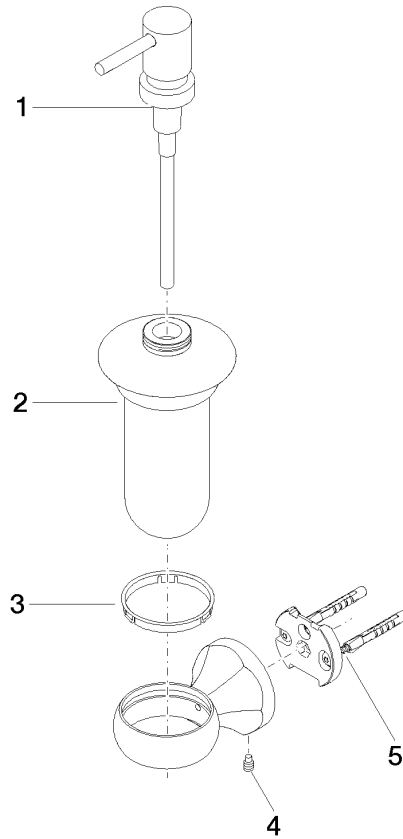

83 435 361

- bottle made of opal glass
- width 85mm
- height 200 mm
- 250 ml bottle
- 121mm projection

	Platinum	83 435 361-08
	Chrome	83 435 361-00
	Brushed Platinum	83 435 361-06
	Durabass (23kt Gold)	83 435 361-09
	Brushed Durabass (23kt Gold)	83 435 361-28
	Brushed Dark Platinum	83 435 361-99

83 435 361

mm [inches]

83 435 361

Parts for other finishes can be found here: [Chrome](#)

Spare parts list

No.	Item Number	Name	Quantity used	Delivery time
1	90 10 10 535 01-08	dispenser	1	40
2	90 90 04 001 00 83	glass	1	2
3	08 28 10 500 91	ring	1	2
4	04 31 11 140 00 90	pin	1	2
5	05 17 97 507 00 90	fixing set	1	2