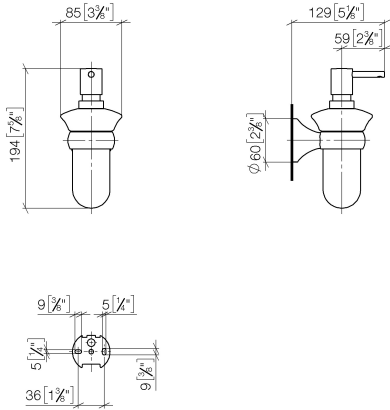

83 435 361

- bottle made of opal glass
- width 85mm
- height 200 mm
- 250 ml bottle
- 121mm projection

	Platinum	83 435 361-08
	Chrome	83 435 361-00
	Brushed Platinum	83 435 361-06
	Durabass (23kt Gold)	83 435 361-09
	Brushed Durabass (23kt Gold)	83 435 361-28
	Brushed Dark Platinum	83 435 361-99

83 435 361

mm [inches]

83 435 361

Parts for other finishes can be found here: [Chrome](#)

Spare parts list

No.	Item Number	Name	Quantity used	Delivery time
1	90 10 10 535 01-08	dispenser	1	40
2	90 90 04 001 00 83	glass	1	2
3	08 28 10 500 91	ring	1	2
4	04 31 11 140 00 90	pin	1	2
5	05 17 97 507 00 90	fixing set	1	2