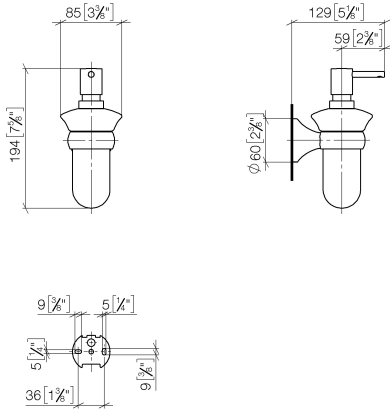

83 435 361

- bottle made of opal glass
- width 85mm
- height 200 mm
- 250 ml bottle
- 121mm projection

	Durabronz (23kt Gold)	83 435 361-09
	Chrome	83 435 361-00
	Brushed Platinum	83 435 361-06
	Platinum	83 435 361-08
	Brushed Durabronz (23kt Gold)	83 435 361-28
	Brushed Dark Platinum	83 435 361-99

83 435 361

mm [inches]

83 435 361

Parts for other finishes can be found here: [Chrome](#)

Spare parts list

No.	Item Number	Name	Quantity used	Delivery time
1	90 10 10 535 01-09	dispenser	1	40
2	90 90 04 001 00 83	glass	1	2
3	08 28 10 500 91	ring	1	2
4	04 31 11 140 00 90	pin	1	2
5	05 17 97 507 00 90	fixing set	1	2