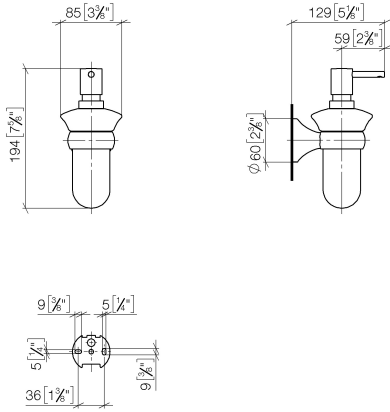

83 435 361

- bottle made of opal glass
- width 85mm
- height 200 mm
- 250 ml bottle
- 121mm projection

	Brushed Durabrand (23kt Gold)	83 435 361-28
	Chrome	83 435 361-00
	Brushed Platinum	83 435 361-06
	Platinum	83 435 361-08
	Durabrand (23kt Gold)	83 435 361-09
	Brushed Dark Platinum	83 435 361-99

MADISON Dispenser wall model - Brushed Durabronz (23kt Gold)

MADISON

83 435 361

mm [inches]

83 435 361

Parts for other finishes can be found here: [Chrome](#)

MADISON Dispenser wall model - Brushed Durabronz (23kt Gold)

MADISON

83 435 361

Spare parts list

No.	Item Number	Name	Quantity used	Delivery time
	90 10 10 535 01-28	dispenser	5	20