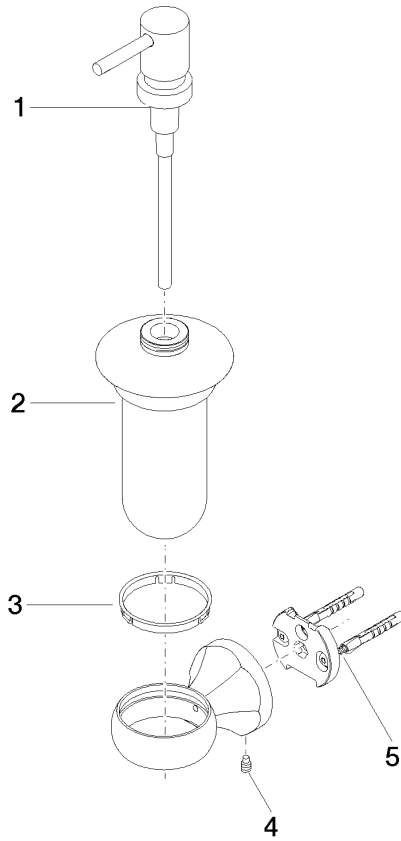

83 435 361

- bottle made of opal glass
- width 85mm
- height 200 mm
- 250 ml bottle
- 121mm projection

	Brushed Durabrand (23kt Gold)	83 435 361-28
	Chrome	83 435 361-00
	Brushed Platinum	83 435 361-06
	Platinum	83 435 361-08
	Durabrand (23kt Gold)	83 435 361-09
	Brushed Dark Platinum	83 435 361-99

MADISON Dispenser wall model - Brushed Durabronz (23kt Gold)

MADISON

83 435 361

mm [inches]

83 435 361

Parts for other finishes can be found here: [Chrome](#)

MADISON Dispenser wall model - Brushed Durabronz (23kt Gold)

MADISON

83 435 361

Spare parts list

No.	Item Number	Name	Quantity used	Delivery time
	90 10 10 535 01-28	dispenser	5	20