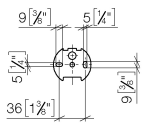

83 435 361

- bottle made of opal glass
- width 85mm
- height 200 mm
- 250 ml bottle
- 121mm projection

	Brushed Dark Platinum	83 435 361-99
	Chrome	83 435 361-00
	Brushed Platinum	83 435 361-06
	Platinum	83 435 361-08
	Durabass (23kt Gold)	83 435 361-09
	Brushed Durabass (23kt Gold)	83 435 361-28

83 435 361

mm [inches]

83 435 361

Parts for other finishes can be found here: [Chrome](#)

Spare parts list

No.	Item Number	Name	Quantity used	Delivery time
1	90 10 10 535 01-99	dispenser	1	30
2	90 90 04 001 00 83	glass	1	2
3	08 28 10 500 91	ring	1	2
4	04 31 11 140 00 90	pin	1	2
5	05 17 97 507 00 90	fixing set	1	2