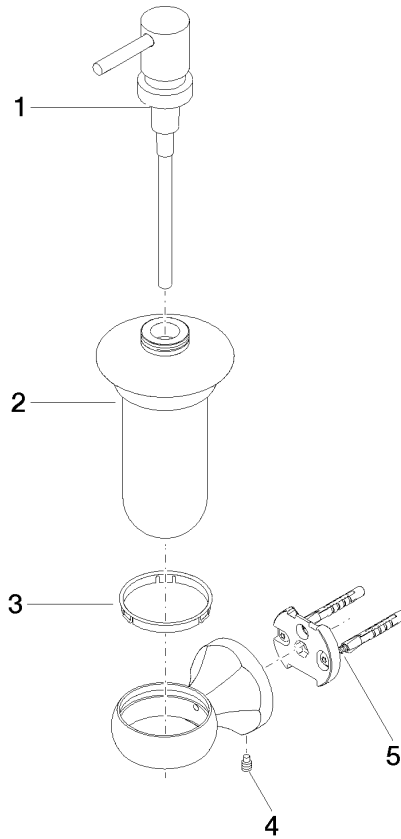

83 435 361

- bottle made of opal glass
- width 85mm
- height 200 mm
- 250 ml bottle
- 121mm projection

	Brushed Dark Platinum	83 435 361-99
	Chrome	83 435 361-00
	Brushed Platinum	83 435 361-06
	Platinum	83 435 361-08
	Durabass (23kt Gold)	83 435 361-09
	Brushed Durabass (23kt Gold)	83 435 361-28

83 435 361

mm [inches]

83 435 361

Parts for other finishes can be found here: [Chrome](#)

Spare parts list

No.	Item Number	Name	Quantity used	Delivery time
1	90 10 10 535 01-99	dispenser	1	30
2	90 90 04 001 00 83	glass	1	2
3	08 28 10 500 91	ring	1	2
4	04 31 11 140 00 90	pin	1	2
5	05 17 97 507 00 90	fixing set	1	2