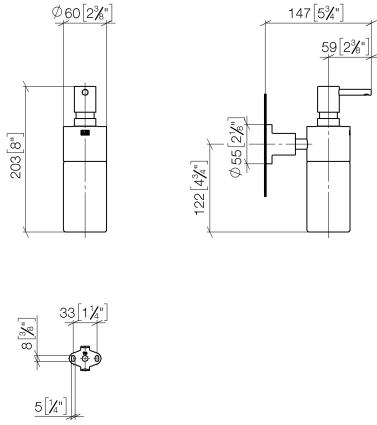

83 435 892

- bottle made of crystal glass, matt
- width 60mm
- height 200 mm
- rosette Ø 55 mm
- 250 ml bottle
- 144mm projection

| | | |
|--|-------------------------------------|---------------|
|  | Matte Black | 83 435 892-33 |
|  | Chrome | 83 435 892-00 |
|  | Brushed Platinum | 83 435 892-06 |
|  | Platinum | 83 435 892-08 |
|  | Dark Chrome | 83 435 892-19 |
|  | Brushed Durabronze (23kt Gold) | 83 435 892-28 |
|  | Brushed Bronze | 83 435 892-42 |
|  | Brushed Champagne (22kt Gold) | 83 435 892-46 |
|  | Champagne (22kt Gold) | 83 435 892-47 |
|  | Brushed Chrome | 83 435 892-93 |
|  | Brushed Dark Platinum | 83 435 892-99 |

83 435 892

mm [inches]

83 435 892

Product version from 4/1/2024

Parts for other
finishes can be found
here: [Chrome](#)

TARA Dispenser wall model - Matte Black

TARA

83 435 892

Spare parts list

Product version from 4/1/2024

| No. | Item Number | Name | Quantity used | Delivery time |
|-----|--------------------|-----------|---------------|---------------|
| | 90 10 10 535 00-33 | dispenser | 10 | 30 |