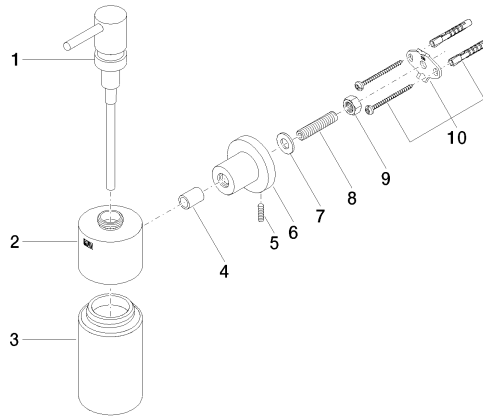

83 435 892

- bottle made of crystal glass, matt
- width 60mm
- height 200 mm
- rosette Ø 55 mm
- 250 ml bottle
- 144mm projection

| | | |
|--|-------------------------------------|---------------|
|  | Matte Black | 83 435 892-33 |
|  | Chrome | 83 435 892-00 |
|  | Brushed Platinum | 83 435 892-06 |
|  | Platinum | 83 435 892-08 |
|  | Dark Chrome | 83 435 892-19 |
|  | Brushed Durabronze (23kt Gold) | 83 435 892-28 |
|  | Brushed Bronze | 83 435 892-42 |
|  | Brushed Champagne (22kt Gold) | 83 435 892-46 |
|  | Champagne (22kt Gold) | 83 435 892-47 |
|  | Brushed Chrome | 83 435 892-93 |
|  | Brushed Dark Platinum | 83 435 892-99 |

83 435 892

mm [inches]

83 435 892

Product version from 4/1/2024

Parts for other
finishes can be found
here: [Chrome](#)

TARA Dispenser wall model - Matte Black

TARA

83 435 892

Spare parts list

Product version from 4/1/2024

| No. | Item Number | Name | Quantity used | Delivery time |
|-----|--------------------|-----------|---------------|---------------|
| | 90 10 10 535 00-33 | dispenser | 10 | 30 |