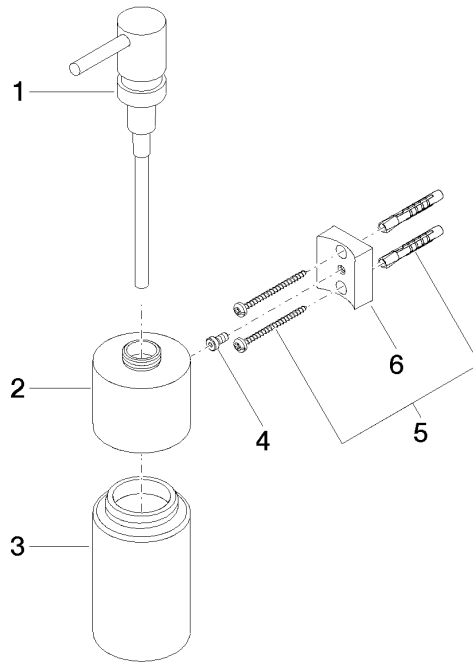

83 435 970

- bottle made of crystal glass, matt
- width 60mm
- height 200 mm
- 250 ml bottle
- 96mm projection

Fits: MADISON, MEM, TARA, CL.1, LISSÉ,  
VAIA, META, CYO

	Platinum	83 435 970-08
	Chrome	83 435 970-00
	Brushed Platinum	83 435 970-06
	Dark Chrome	83 435 970-19
	Light Gold	83 435 970-26
	Brushed Light Gold	83 435 970-27
	Brushed Durabronze (23kt Gold)	83 435 970-28
	Matte Black	83 435 970-33
	Brushed Bronze	83 435 970-42
	Brushed Champagne (22kt Gold)	83 435 970-46
	Champagne (22kt Gold)	83 435 970-47
	Brushed Chrome	83 435 970-93
	Brushed Dark Platinum	83 435 970-99

83 435 970

mm [inches]

83 435 970

Parts for other finishes can be found here: [Chrome](#)

### Spare parts list

No.	Item Number	Name	Quantity used	Delivery time
1	90 10 10 535 00-08	dispenser	1	40
2	90 10 10 525 00-08	base	1	-
Spare part can no longer be ordered, please order the replacement item				
3	90 90 04 001 00 82	glass	1	2
4	09 30 30 093 90	screw	1	2
5	05 30 31 025 00 90	fixing set	1	2
6	08 10 10 530-08	holder	1	40