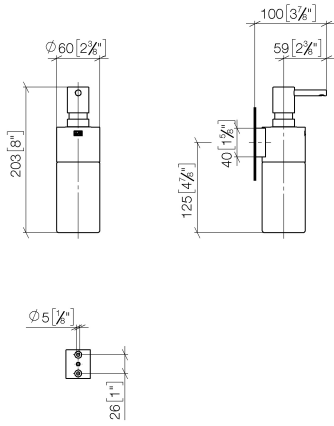

83 435 970

- bottle made of crystal glass, matt
- width 60mm
- height 200 mm
- 250 ml bottle
- 96mm projection

Fits: MADISON, MEM, TARA, CL.1, LISSÉ,
VAIA, META, CYO

	Light Gold	83 435 970-26
	Chrome	83 435 970-00
	Brushed Platinum	83 435 970-06
	Platinum	83 435 970-08
	Dark Chrome	83 435 970-19
	Brushed Light Gold	83 435 970-27
	Brushed Durabronze (23kt Gold)	83 435 970-28
	Matte Black	83 435 970-33
	Brushed Bronze	83 435 970-42
	Brushed Champagne (22kt Gold)	83 435 970-46
	Champagne (22kt Gold)	83 435 970-47
	Brushed Chrome	83 435 970-93
	Brushed Dark Platinum	83 435 970-99

83 435 970

mm [inches]

83 435 970

Parts for other finishes can be found here: [Chrome](#)

Spare parts list

No.	Item Number	Name	Quantity used	Delivery time
1	90 10 10 535 00-26	dispenser	1	30
2	90 10 10 525 00-26	base	1	30
3	90 90 04 001 00 82	glass	1	2
4	09 30 30 093 90	screw	1	2
5	05 30 31 025 00 90	fixing set	1	2
6	08 10 10 530-26	holder	1	60