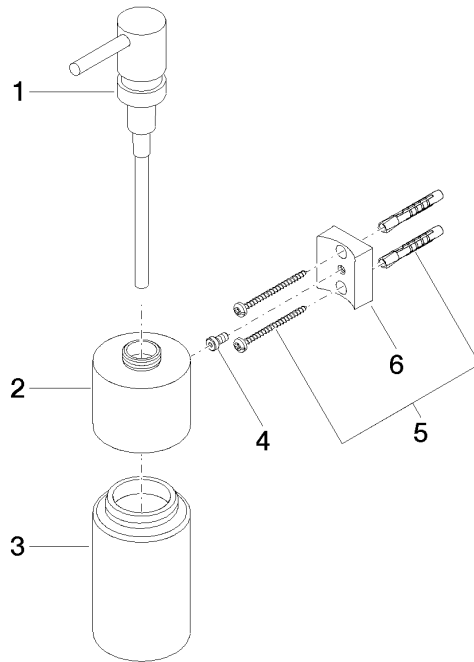

83 435 970

- bottle made of crystal glass, matt
- width 60mm
- height 200 mm
- 250 ml bottle
- 96mm projection

Fits: MADISON, MEM, TARA, CL.1, LISSÉ,
VAIA, META, CYO

	Brushed Light Gold	83 435 970-27
	Chrome	83 435 970-00
	Brushed Platinum	83 435 970-06
	Platinum	83 435 970-08
	Dark Chrome	83 435 970-19
	Light Gold	83 435 970-26
	Brushed Durabrass (23kt Gold)	83 435 970-28
	Matte Black	83 435 970-33
	Brushed Bronze	83 435 970-42
	Brushed Champagne (22kt Gold)	83 435 970-46
	Champagne (22kt Gold)	83 435 970-47
	Brushed Chrome	83 435 970-93
	Brushed Dark Platinum	83 435 970-99

83 435 970

mm [inches]

83 435 970

Parts for other finishes can be found here: [Chrome](#)

Spare parts list

No.	Item Number	Name	Quantity used	Delivery time
1	90 10 10 535 00-27	dispenser	1	30
2	90 10 10 525 00-27	base	1	30
3	90 90 04 001 00 82	glass	1	2
4	09 30 30 093 90	screw	1	2
5	05 30 31 025 00 90	fixing set	1	2
6	08 10 10 530-27	holder	1	60