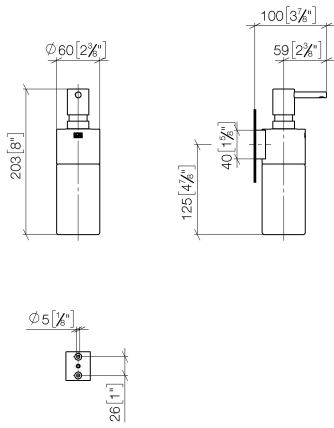

83 435 970

- bottle made of crystal glass, matt
- width 60mm
- height 200 mm
- 250 ml bottle
- 96mm projection

Fits: MADISON, MEM, TARA, CL.1, LISSÉ,
VAIA, META, CYO

	Brushed Light Gold	83 435 970-27
	Chrome	83 435 970-00
	Brushed Platinum	83 435 970-06
	Platinum	83 435 970-08
	Dark Chrome	83 435 970-19
	Light Gold	83 435 970-26
	Brushed Durabrass (23kt Gold)	83 435 970-28
	Matte Black	83 435 970-33
	Brushed Bronze	83 435 970-42
	Brushed Champagne (22kt Gold)	83 435 970-46
	Champagne (22kt Gold)	83 435 970-47
	Brushed Chrome	83 435 970-93
	Brushed Dark Platinum	83 435 970-99

83 435 970

mm [inches]

83 435 970

Parts for other finishes can be found here: [Chrome](#)

Spare parts list

No.	Item Number	Name	Quantity used	Delivery time
1	90 10 10 535 00-27	dispenser	1	30
2	90 10 10 525 00-27	base	1	30
3	90 90 04 001 00 82	glass	1	2
4	09 30 30 093 90	screw	1	2
5	05 30 31 025 00 90	fixing set	1	2
6	08 10 10 530-27	holder	1	60