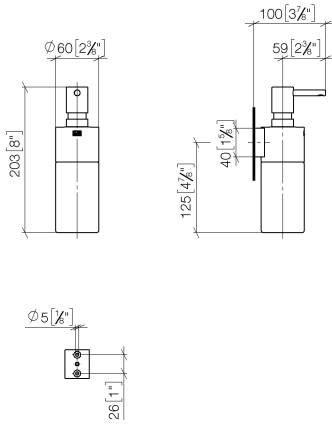

**Dispenser wall model - Brushed Durabronz (23kt Gold)**

MADISON

83 435 970

- bottle made of crystal glass, matt
- width 60mm
- height 200 mm
- 250 ml bottle
- 96mm projection

Fits: MADISON, MEM, TARA, CL.1, LISSÉ,  
VAIA, META, CYO

83 435 970

mm [inches]

83 435 970

**Product version from 10/1/2023**

Parts for other finishes can be found here: [Chrome](#)

Dispenser wall model - Brushed Durabronz (23kt Gold)

MADISON

83 435 970

**Spare parts list**

**Product version from 10/1/2023**

No.	Item Number	Name	Quantity used	Delivery time
	90 10 10 535 00-28	dispenser	6	20