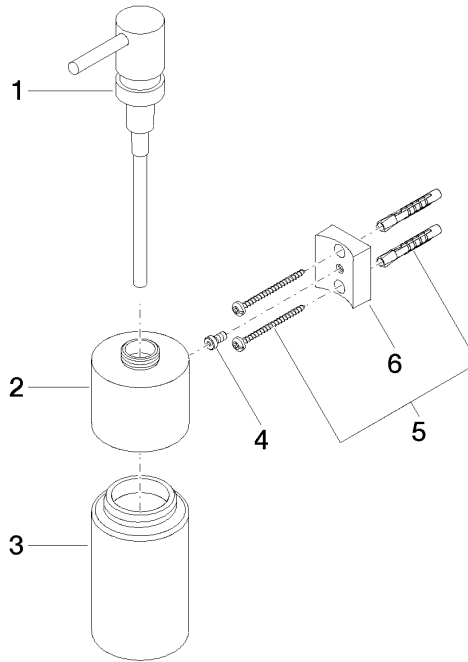

**Dispenser wall model - Brushed Durabronz (23kt Gold)**

MADISON

83 435 970

- bottle made of crystal glass, matt
- width 60mm
- height 200 mm
- 250 ml bottle
- 96mm projection

Fits: MADISON, MEM, TARA, CL.1, LISSÉ,  
VAIA, META, CYO

83 435 970

mm [inches]

83 435 970

**Product version from 10/1/2023**

Parts for other finishes can be found here: [Chrome](#)

Dispenser wall model - Brushed Durabronz (23kt Gold)

MADISON

83 435 970

**Spare parts list**

**Product version from 10/1/2023**

No.	Item Number	Name	Quantity used	Delivery time
	90 10 10 535 00-28	dispenser	6	20