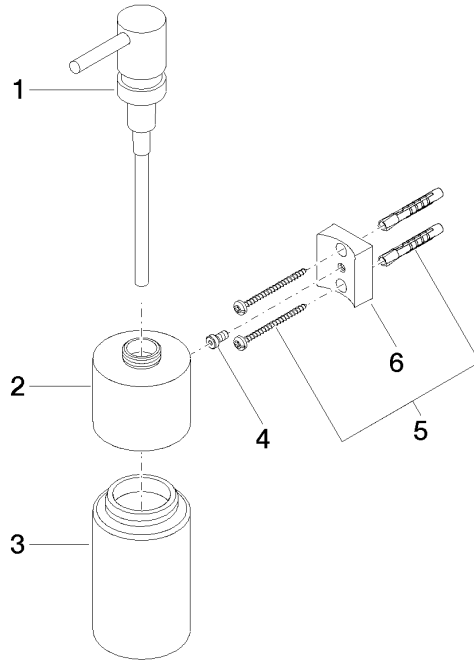

83 435 970

- bottle made of crystal glass, matt
- width 60mm
- height 200 mm
- 250 ml bottle
- 96mm projection

Fits: MADISON, MEM, TARA, CL.1, LISSÉ,  
VAIA, META, CYO

	Matte Black	83 435 970-33
	Chrome	83 435 970-00
	Brushed Platinum	83 435 970-06
	Platinum	83 435 970-08
	Dark Chrome	83 435 970-19
	Light Gold	83 435 970-26
	Brushed Light Gold	83 435 970-27
	Brushed Durabronze (23kt Gold)	83 435 970-28
	Brushed Bronze	83 435 970-42
	Brushed Champagne (22kt Gold)	83 435 970-46
	Champagne (22kt Gold)	83 435 970-47
	Brushed Chrome	83 435 970-93
	Brushed Dark Platinum	83 435 970-99

83 435 970

mm [inches]

83 435 970

Parts for other finishes can be found here: [Chrome](#)

### Spare parts list

No.	Item Number	Name	Quantity used	Delivery time
1	90 10 10 535 00-33	dispenser	1	30
2	90 10 10 525 00-33	base	1	-
Spare part can no longer be ordered, please order the replacement item				
3	90 90 04 001 00 82	glass	1	2
4	09 30 30 093 90	screw	1	2
5	05 30 31 025 00 90	fixing set	1	2
6	08 10 10 530-33	holder	1	30