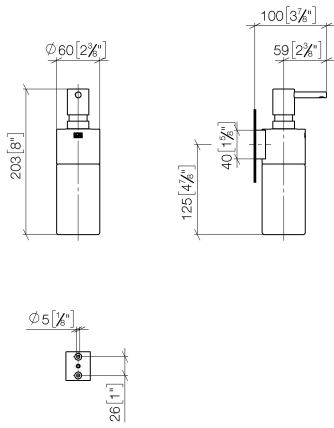

83 435 970

- bottle made of crystal glass, matt
- width 60mm
- height 200 mm
- 250 ml bottle
- 96mm projection

Fits: MADISON, MEM, TARA, CL.1, LISSÉ,  
VAIA, META, CYO

	Matte Black	83 435 970-33
	Chrome	83 435 970-00
	Brushed Platinum	83 435 970-06
	Platinum	83 435 970-08
	Dark Chrome	83 435 970-19
	Light Gold	83 435 970-26
	Brushed Light Gold	83 435 970-27
	Brushed Durabronze (23kt Gold)	83 435 970-28
	Brushed Bronze	83 435 970-42
	Brushed Champagne (22kt Gold)	83 435 970-46
	Champagne (22kt Gold)	83 435 970-47
	Brushed Chrome	83 435 970-93
	Brushed Dark Platinum	83 435 970-99

83 435 970

mm [inches]

83 435 970

Parts for other finishes can be found here: [Chrome](#)

### Spare parts list

No.	Item Number	Name	Quantity used	Delivery time
1	90 10 10 535 00-33	dispenser	1	30
2	90 10 10 525 00-33	base	1	-
Spare part can no longer be ordered, please order the replacement item				
3	90 90 04 001 00 82	glass	1	2
4	09 30 30 093 90	screw	1	2
5	05 30 31 025 00 90	fixing set	1	2
6	08 10 10 530-33	holder	1	30