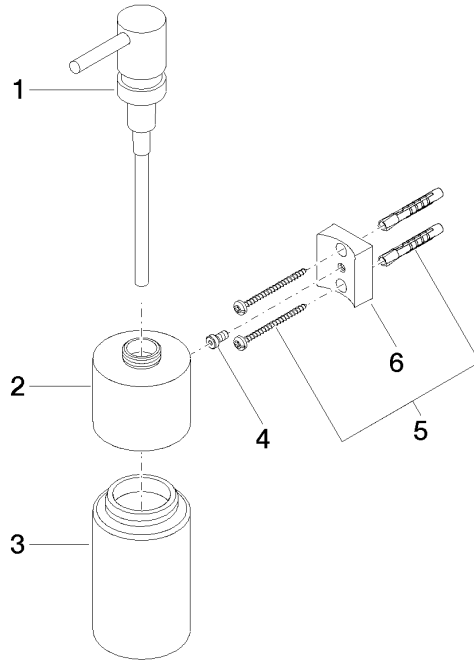

83 435 970

- bottle made of crystal glass, matt
- width 60mm
- height 200 mm
- 250 ml bottle
- 96mm projection

Fits: MADISON, MEM, TARA, CL.1, LISSÉ,
VAIA, META, CYO

	Brushed Bronze	83 435 970-42
	Chrome	83 435 970-00
	Brushed Platinum	83 435 970-06
	Platinum	83 435 970-08
	Dark Chrome	83 435 970-19
	Light Gold	83 435 970-26
	Brushed Light Gold	83 435 970-27
	Brushed Durabrass (23kt Gold)	83 435 970-28
	Matte Black	83 435 970-33
	Brushed Champagne (22kt Gold)	83 435 970-46
	Champagne (22kt Gold)	83 435 970-47
	Brushed Chrome	83 435 970-93
	Brushed Dark Platinum	83 435 970-99

83 435 970

mm [inches]

83 435 970

Parts for other finishes can be found here: [Chrome](#)

Spare parts list

No.	Item Number	Name	Quantity used	Delivery time
1	90 10 10 535 00-42	dispenser	1	30
2	90 10 10 525 00-42	base	1	30
3	90 90 04 001 00 82	glass	1	2
4	09 30 30 093 90	screw	1	2
5	05 30 31 025 00 90	fixing set	1	2
6	08 10 10 530-42	holder	1	60