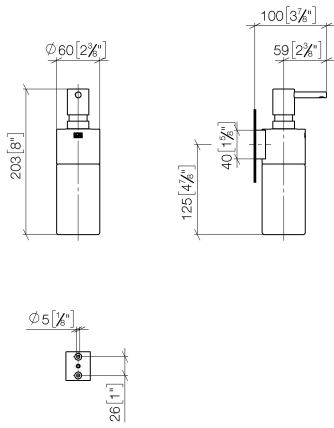

83 435 970

- bottle made of crystal glass, matt
- width 60mm
- height 200 mm
- 250 ml bottle
- 96mm projection

Fits: MADISON, MEM, TARA, CL.1, LISSÉ,
VAIA, META, CYO

	Brushed Bronze	83 435 970-42
	Chrome	83 435 970-00
	Brushed Platinum	83 435 970-06
	Platinum	83 435 970-08
	Dark Chrome	83 435 970-19
	Light Gold	83 435 970-26
	Brushed Light Gold	83 435 970-27
	Brushed Durabrass (23kt Gold)	83 435 970-28
	Matte Black	83 435 970-33
	Brushed Champagne (22kt Gold)	83 435 970-46
	Champagne (22kt Gold)	83 435 970-47
	Brushed Chrome	83 435 970-93
	Brushed Dark Platinum	83 435 970-99

83 435 970

mm [inches]

83 435 970

Parts for other finishes can be found here: [Chrome](#)

Spare parts list

No.	Item Number	Name	Quantity used	Delivery time
1	90 10 10 535 00-42	dispenser	1	30
2	90 10 10 525 00-42	base	1	30
3	90 90 04 001 00 82	glass	1	2
4	09 30 30 093 90	screw	1	2
5	05 30 31 025 00 90	fixing set	1	2
6	08 10 10 530-42	holder	1	60