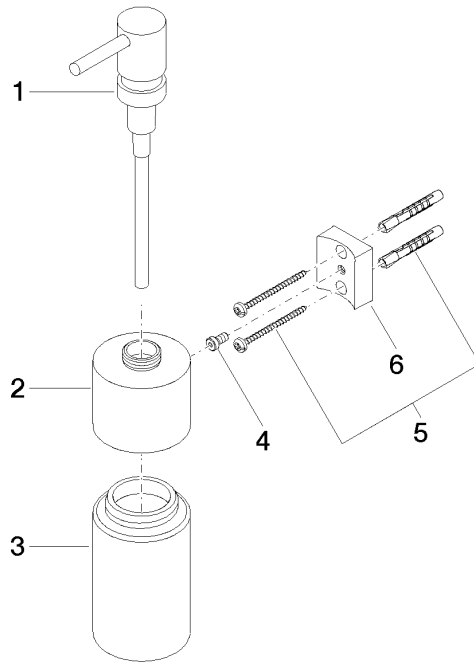

83 435 970

- bottle made of crystal glass, matt
- width 60mm
- height 200 mm
- 250 ml bottle
- 96mm projection

Fits: MADISON, MEM, TARA, CL.1, LISSÉ,  
VAIA, META, CYO

	Brushed Champagne (22kt Gold)	83 435 970-46
	Chrome	83 435 970-00
	Brushed Platinum	83 435 970-06
	Platinum	83 435 970-08
	Dark Chrome	83 435 970-19
	Light Gold	83 435 970-26
	Brushed Light Gold	83 435 970-27
	Brushed Durabronze (23kt Gold)	83 435 970-28
	Matte Black	83 435 970-33
	Brushed Bronze	83 435 970-42
	Champagne (22kt Gold)	83 435 970-47
	Brushed Chrome	83 435 970-93
	Brushed Dark Platinum	83 435 970-99

83 435 970

mm [inches]

83 435 970

Parts for other finishes can be found here: [Chrome](#)

### Spare parts list

No.	Item Number	Name	Quantity used	Delivery time
1	90 10 10 535 00-46	dispenser	1	30
2	90 10 10 525 00-46	base	1	30
3	90 90 04 001 00 82	glass	1	2
4	09 30 30 093 90	screw	1	2
5	05 30 31 025 00 90	fixing set	1	2
6	08 10 10 530-46	holder	1	30