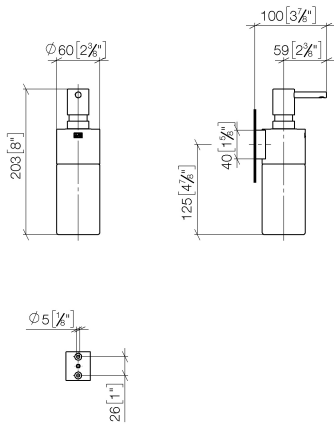

83 435 970

- bottle made of crystal glass, matt
- width 60mm
- height 200 mm
- 250 ml bottle
- 96mm projection

Fits: MADISON, MEM, TARA, CL.1, LISSÉ,  
VAIA, META, CYO

	Brushed Champagne (22kt Gold)	83 435 970-46
	Chrome	83 435 970-00
	Brushed Platinum	83 435 970-06
	Platinum	83 435 970-08
	Dark Chrome	83 435 970-19
	Light Gold	83 435 970-26
	Brushed Light Gold	83 435 970-27
	Brushed Durabronze (23kt Gold)	83 435 970-28
	Matte Black	83 435 970-33
	Brushed Bronze	83 435 970-42
	Champagne (22kt Gold)	83 435 970-47
	Brushed Chrome	83 435 970-93
	Brushed Dark Platinum	83 435 970-99

83 435 970

mm [inches]

83 435 970

Parts for other finishes can be found here: [Chrome](#)

### Spare parts list

No.	Item Number	Name	Quantity used	Delivery time
1	90 10 10 535 00-46	dispenser	1	30
2	90 10 10 525 00-46	base	1	30
3	90 90 04 001 00 82	glass	1	2
4	09 30 30 093 90	screw	1	2
5	05 30 31 025 00 90	fixing set	1	2
6	08 10 10 530-46	holder	1	30